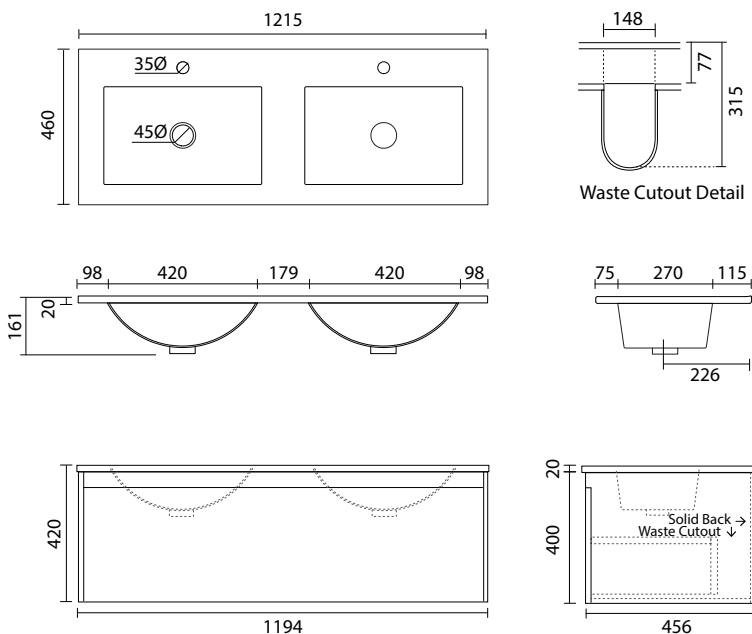

Specifications