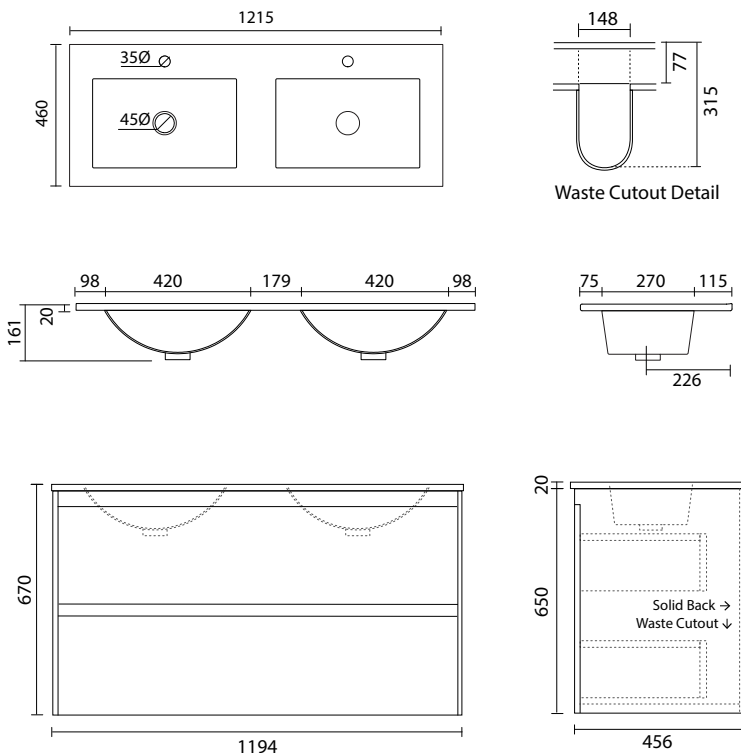

1200 Vanity 2DRW WITH DOUBLE RUBIK BASIN 1215mm W x 460mm D x 670mm H

Specifications

FEATURES AND BENEFITS

- Rubik Ceramic Basin available in White Gloss & White Matte finishes.
- Basins supplied with taphole.
- Overflow with flow rate of 9L per minute.
- Cabinet made in New Zealand.
- Soft close drawer.
- 5 year warranty.