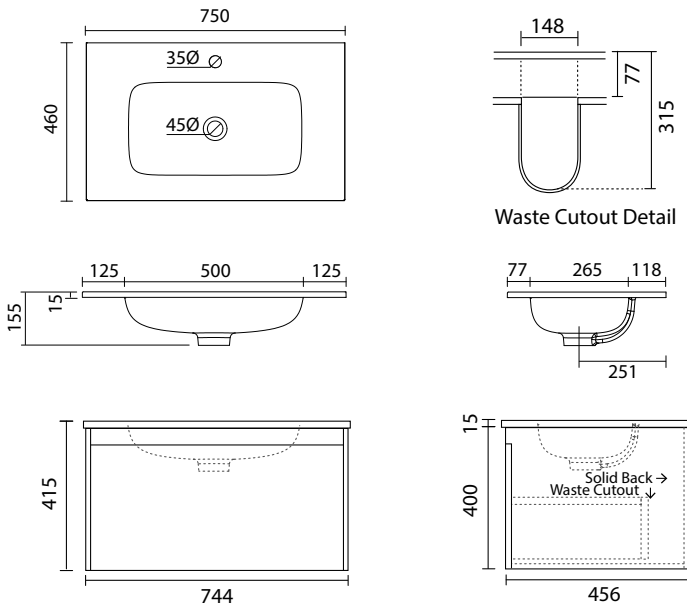

750 Vanity 1DRW WITH SINGLE CLEO BASIN

750mm W x 460mm D x 415mm H

Specifications

FEATURES AND BENEFITS

- Cleo Mineral Cast Basin available in White Gloss & White Matte finishes.
- Overflow with flow rate of 9L per minute.
- Cabinet made in New Zealand.
- Soft close drawer.
- 5 year warranty.

Cleo White Gloss basin supplied with taphole.

Cleo White Matte basin supplied with no taphole. Taphole to be drilled onsite using the Bi-Metal holesaw supplied if basin mixer is the preferred tap option.