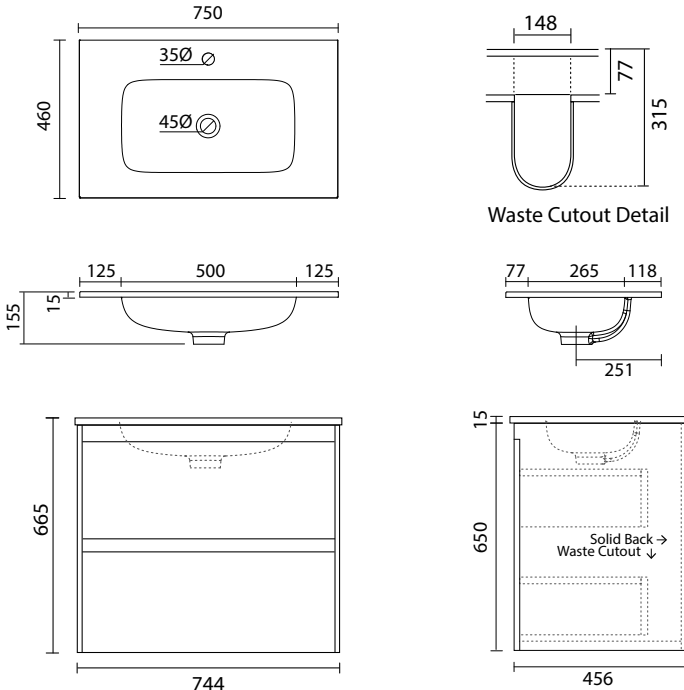

Specifications

Options:

FRONT PANEL

BASIN OPTIONS

Finishing:

COLOUR OPTIONS

Tapware and accessories not included.