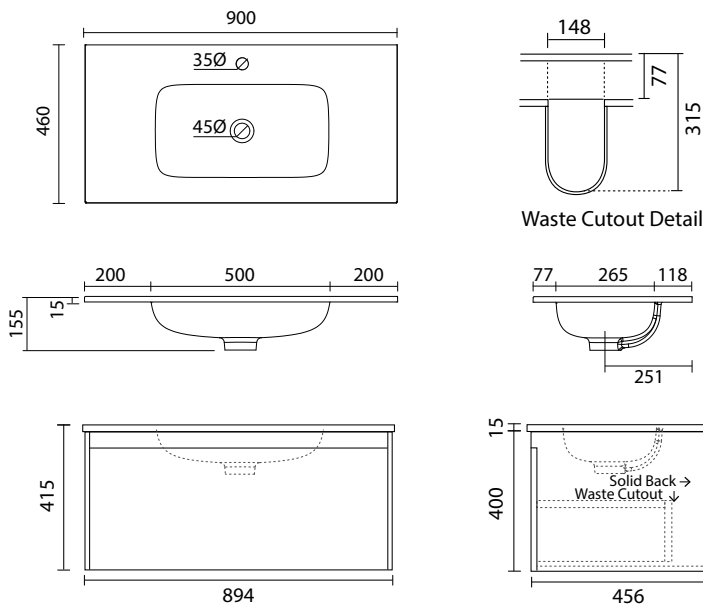

900 Vanity 1DRW WITH SINGLE CLEO BASIN

900mm W x 460mm D x 415mm H

Specifications

FEATURES AND BENEFITS

- Cleo Mineral Cast Basin available in White Gloss & White Matte finishes.
- Overflow with flow rate of 9L per minute.
- Cabinet made in New Zealand.
- Soft close drawer.
- 5 year warranty.

Cleo White Gloss basin supplied with taphole.

Cleo White Matte basin supplied with no taphole. Taphole to be drilled onsite using the Bi-Metal holesaw supplied if basin mixer is the preferred tap option.