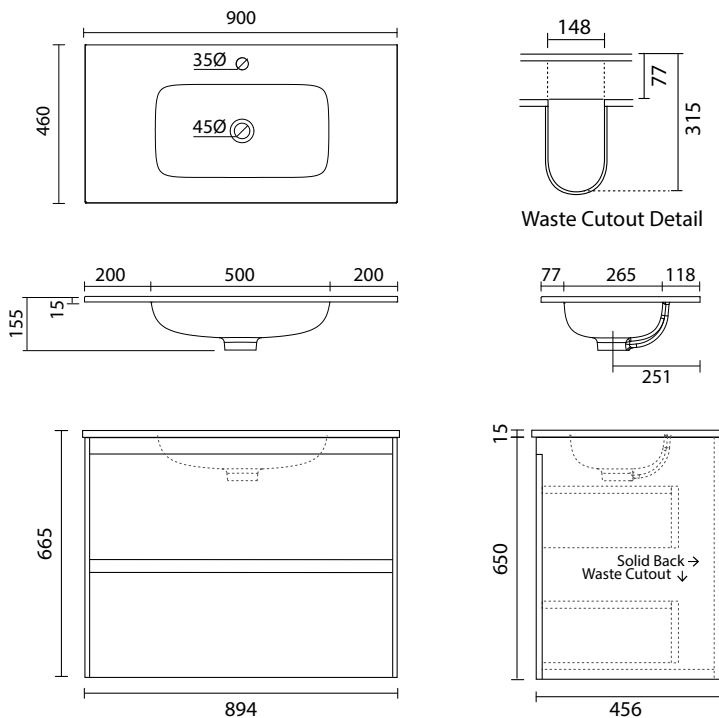

900 Vanity 2DRW WITH SINGLE CLEO BASIN

900mm W x 460mm D x 665mm H

Specifications

FEATURES AND BENEFITS

- Cleo Mineral Cast Basin available in White Gloss & White Matte finishes.
- Overflow with flow rate of 9L per minute.
- Cabinet made in New Zealand.
- Soft close drawer.
- 5 year warranty.

Cleo White Gloss basin supplied with taphole.

Cleo White Matte basin supplied with no taphole. Taphole to be drilled onsite using the Bi-Metal holesaw supplied if basin mixer is the preferred tap option.