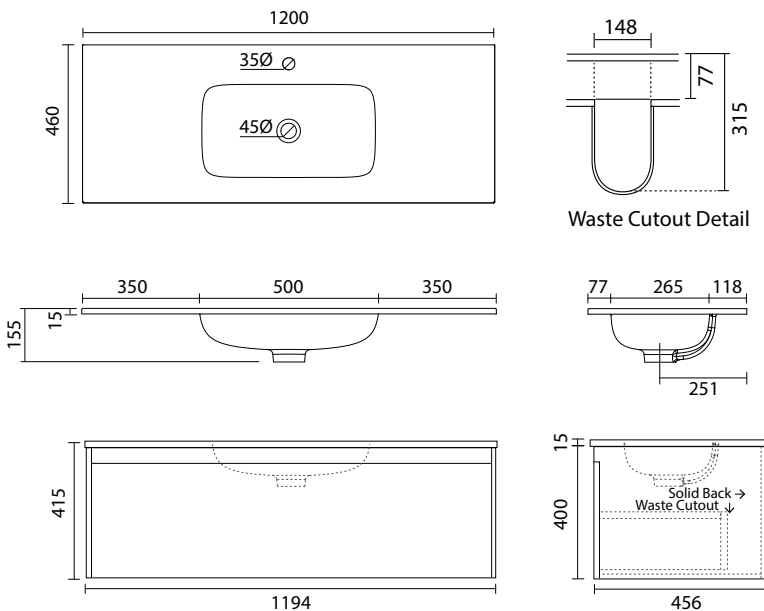

Specifications

Options:

FRONT PANEL

BRUSSELS (BRU)

TASMAN (TSM)

BASIN OPTIONS

CLEO MINERAL CAST WHITE GLOSS (CWG)

CLEO MINERAL CAST WHITE MATTE (CWM)

Finishing:

COLOUR OPTIONS

WHITE (WHT)

PISTACHIO (PSC)

ATMOSS (ATM)

BAROQUE (BRQ)

RANFURLLY OAK (RFO)

Tapware and accessories not included.

www.placemakers.co.nz

www.mico.co.nz