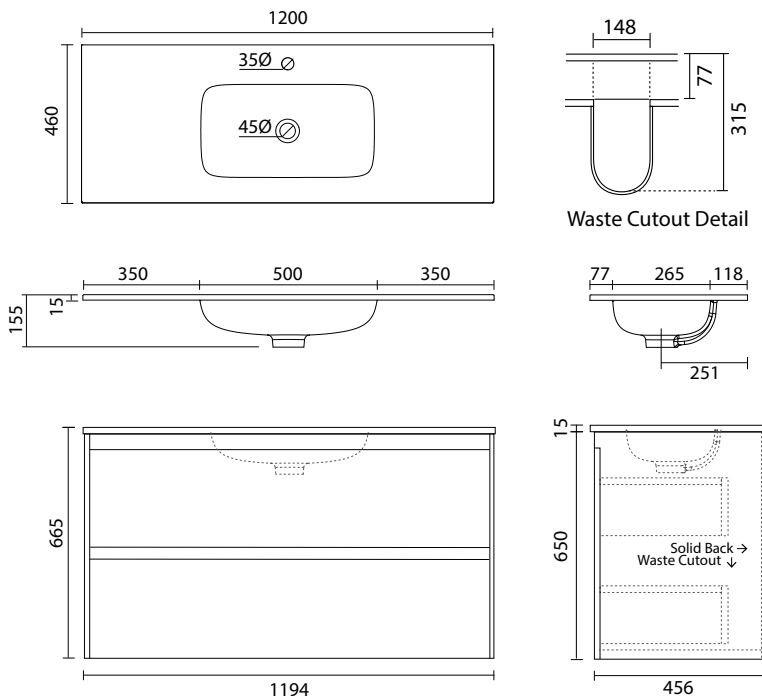

Specifications

FEATURES AND BENEFITS

- Cleo Mineral Cast Basin available in White Gloss & White Matte finishes.
- Overflow with flow rate of 9L per minute.
- Cabinet made in New Zealand.
- Soft close drawer.
- 5 year warranty.

Cleo White Gloss basin supplied with taphole.

Cleo White Matte basin supplied with no taphole. Taphole to be drilled onsite using the Bi-Metal holesaw supplied if basin mixer is the preferred tap option.

Options:

FRONT PANEL

BASIN OPTIONS

Finishing:

COLOUR OPTIONS

Tapware and accessories not included.

www.placemakers.co.nz

www.mico.co.nz