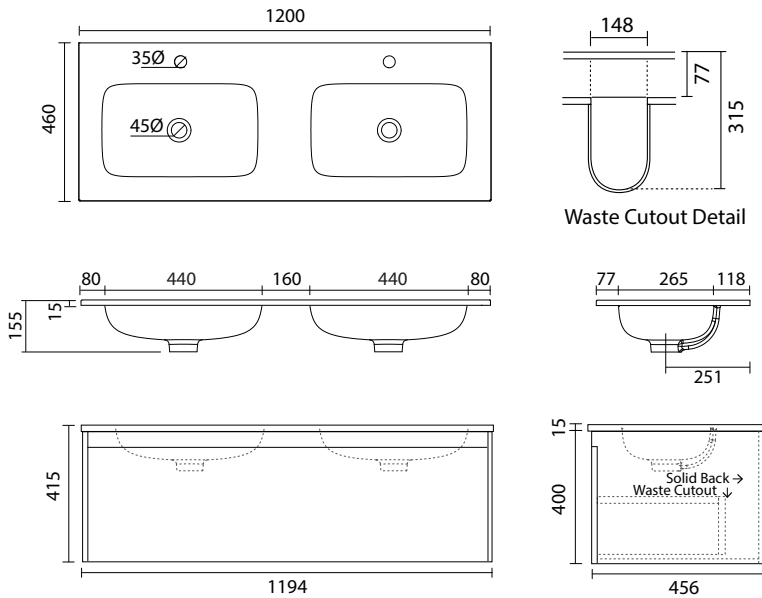

1200 Vanity 1DRW WITH DOUBLE CLEO BASIN

1200mm W x 460mm D x 415mm H

Specifications

FEATURES AND BENEFITS

- Cleo Mineral Cast Basin available in White Gloss & White Matte finishes.
- Overflow with flow rate of 9L per minute.
- Cabinet made in New Zealand.
- Soft close drawer.
- 5 year warranty.

Cleo White Gloss basin supplied with taphole.

Cleo White Matte basin supplied with no taphole. Taphole to be drilled onsite using the Bi-Metal holesaw supplied if basin mixer is the preferred tap option.