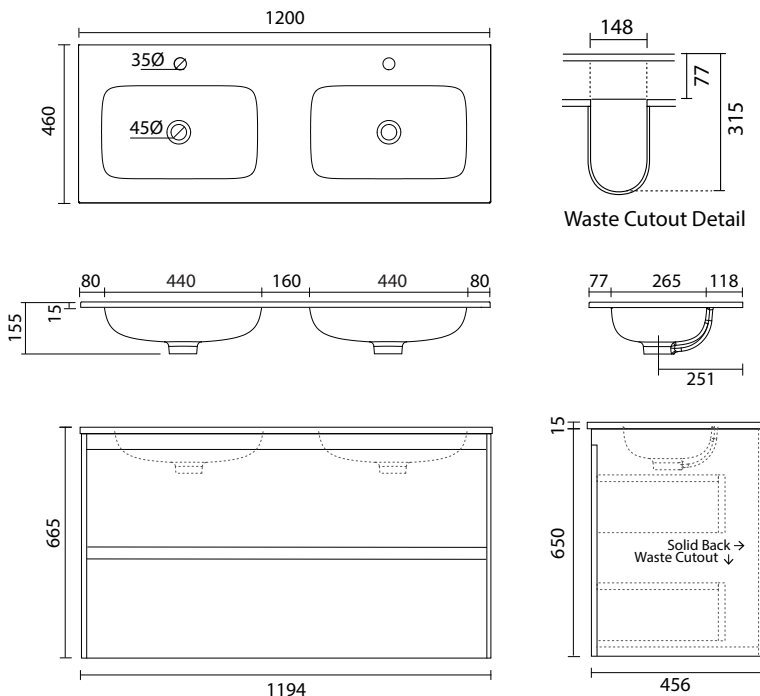

Specifications

FEATURES AND BENEFITS

- Cleo Mineral Cast Basin available in White Gloss & White Matte finishes.
- Overflow with flow rate of 9L per minute.
- Cabinet made in New Zealand.
- Soft close drawer.
- 5 year warranty.

Cleo White Gloss basin supplied with taphole.

Cleo White Matte basin supplied with no taphole. Taphole to be drilled onsite using the Bi-Metal holesaw supplied if basin mixer is the preferred tap option.

Options:

FRONT PANEL

BRUSSELS (BRU)

TASMAN (TSM)

BASIN OPTIONS

CLEO MINERAL CAST WHITE GLOSS (CWG)

CLEO MINERAL CAST WHITE MATTE (CWM)

Finishing:

COLOUR OPTIONS

WHITE (WHT)

PISTACHIO (PSC)

ATMOS (ATM)

BAROQUE (BRQ)

RANFURLY OAK (RFO)

Tapware and accessories not included.

www.placemakers.co.nz

www.mico.co.nz