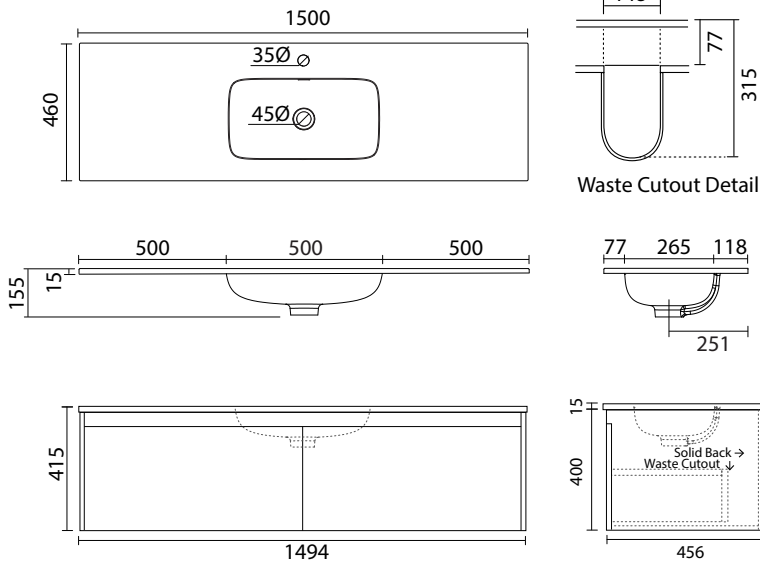

1500 Vanity 2DRW WITH SINGLE CLEO BASIN

1500mm W x 456mm D x 415mm H

Specifications

FEATURES AND BENEFITS

- Cleo Mineral Cast Basin available in White Gloss & White Matte finishes.
- Overflow with flow rate of 9L per minute.
- Cabinet made in New Zealand.
- Soft close drawer.
- 5 year warranty.