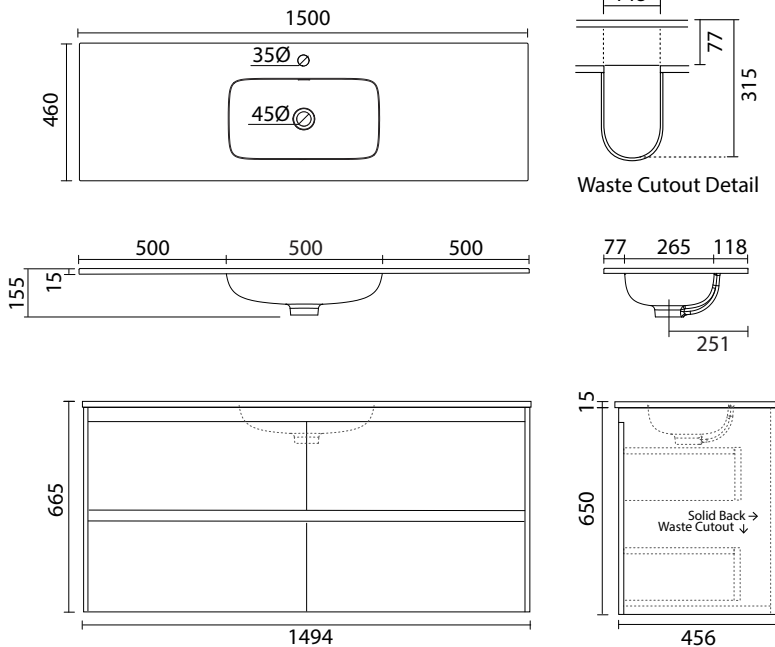

1500 Vanity 4DRW WITH SINGLE CLEO BASIN

1500mm W x 460mm D x 665mm H

Specifications

FEATURES AND BENEFITS

- Cleo Mineral Cast Basin available in White Gloss & White Matte finishes.
- Overflow with flow rate of 9L per minute.
- Cabinet made in New Zealand.
- Soft close drawer.
- 5 year warranty.

Cleo White Gloss basin supplied with taphole.

Cleo White Matte basin supplied with no taphole. Taphole to be drilled onsite using the Bi-Metal holesaw supplied if basin mixer is the preferred tap option.