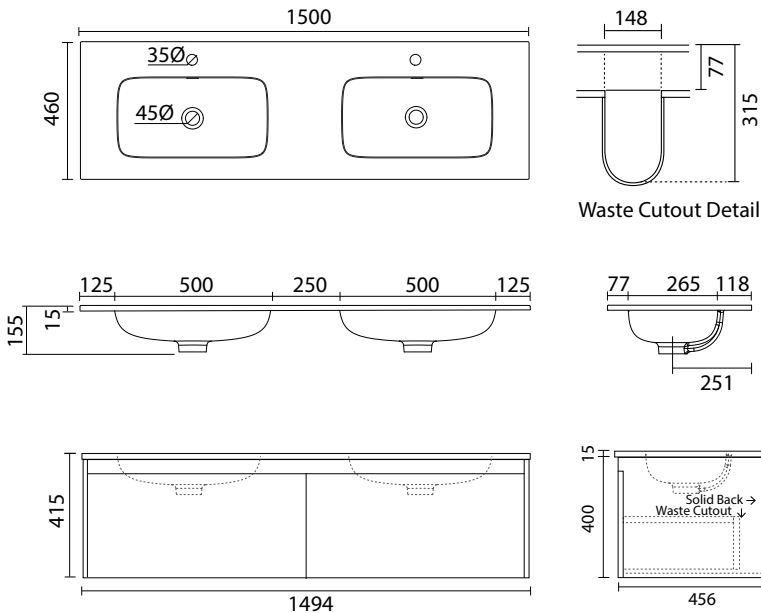

Specifications

Options:

FRONT PANEL

BRUSSELS (BRU)

TASMAN (TSM)

BASIN OPTIONS

CLEO MINERAL CAST WHITE GLOSS (CWG)

CLEO MINERAL CAST WHITE MATTE (CWM)

Finishing:

COLOUR OPTIONS

WHITE (WHT)

PISTACHIO (PSC)

ATMOS (ATM)

BAROQUE (BRQ)

RANFURLLY OAK (RFO)

Tapware and accessories not included.

www.placemakers.co.nz

www.mico.co.nz