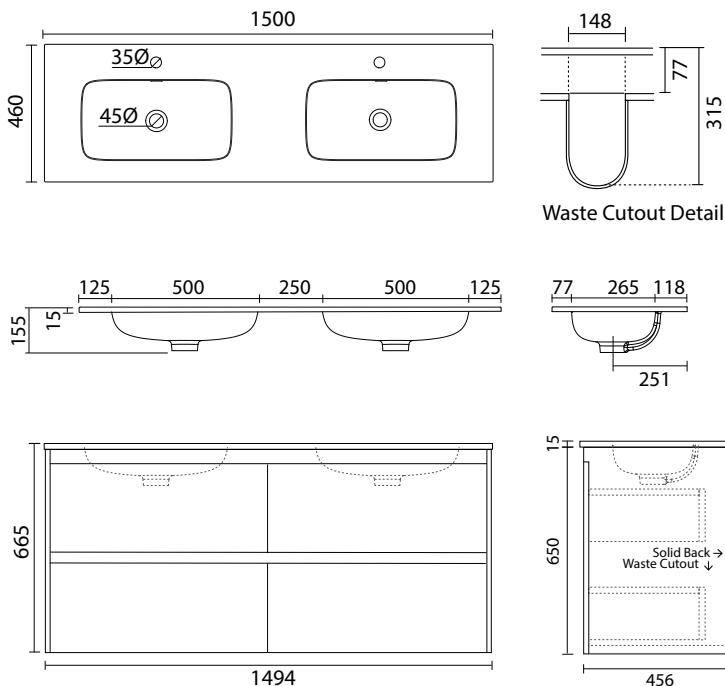

Specifications

FEATURES AND BENEFITS

- Cleo Mineral Cast Basin available in White Gloss & White Matte finishes.
- Overflow with flow rate of 9L per minute.
- Cabinet made in New Zealand.
- Soft close drawer.
- 5 year warranty.

Cleo White Gloss basin supplied with taphole.

Cleo White Matte basin supplied with no taphole. Taphole to be drilled onsite using the Bi-Metal holesaw supplied if basin mixer is the preferred tap option.

Options:

FRONT PANEL

BASIN OPTIONS

Finishing:

COLOUR OPTIONS

Tapware and accessories not included.