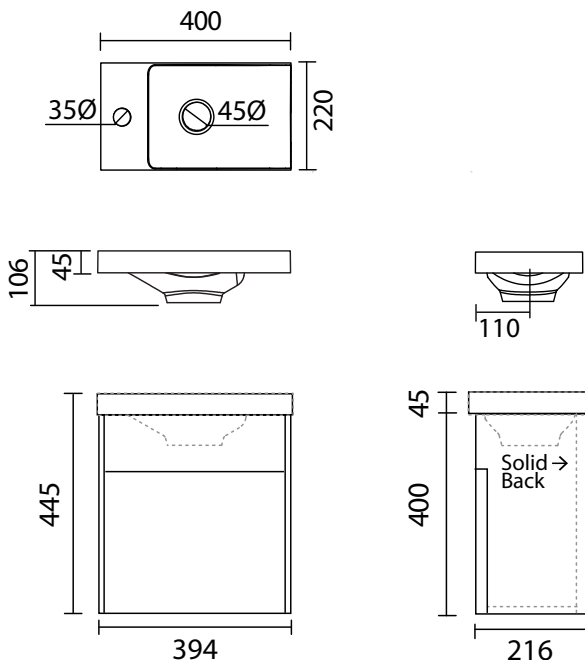

Specifications

BASIN OPTIONS

PENELOPE
MINERAL CAST
WHITE GLOSS
(PWG)

Finishing:

COLOUR OPTIONS

WHITE
(WHT)

PISTACHIO
(PSC)

ATMOSS
(ATM)

BAROQUE
(BRQ)

RANFURLY OAK
(RFO)

Tapware & waste not included.

www.placemakers.co.nz

www.mico.co.nz