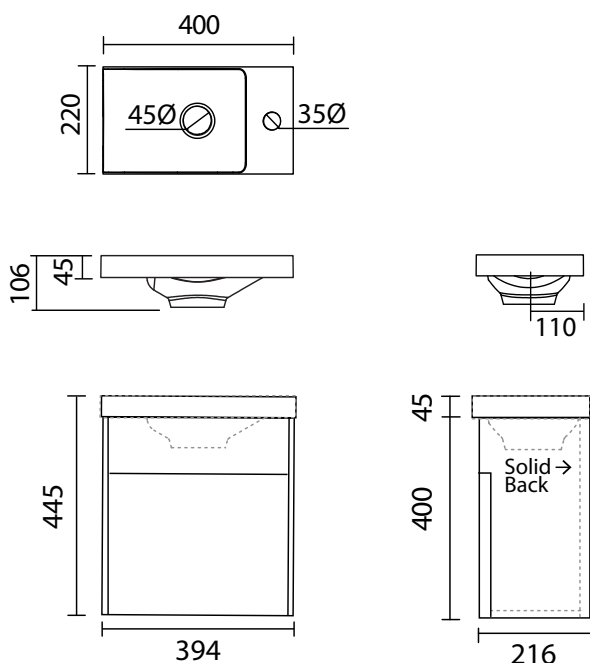

Specifications

BASIN OPTIONS

PENELOPE
MINERAL CAST
WHITE GLOSS
(PWG)

Finishing:

COLOUR OPTIONS

WHITE
(WHT)

PISTACHIO
(PSC)

ATMOSS
(ATM)

BAROQUE
(BRQ)

RANFURLY OAK
(RFO)

Tapware & waste not included.