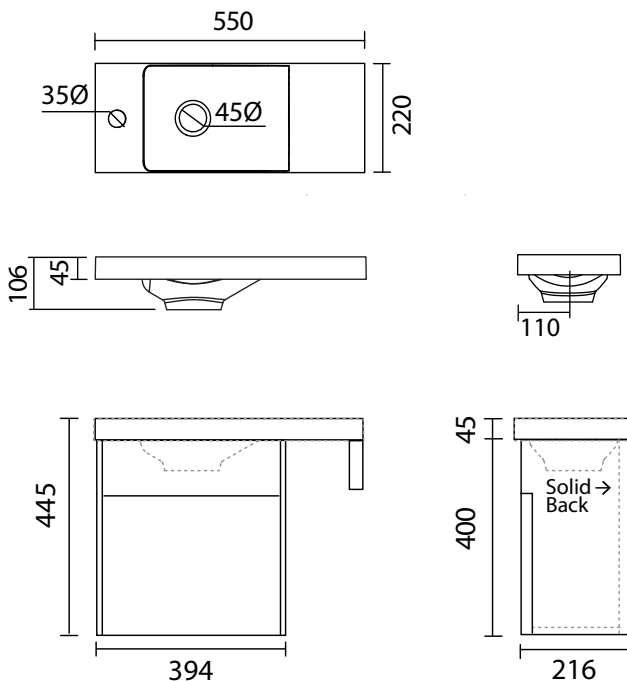

Specifications

BASIN OPTIONS

PENELOPE
MINERAL CAST
WHITE GLOSS
(PWG)

Finishing:

COLOUR OPTIONS

WHITE
(WHT)

PISTACHIO
(PSC)

ATMOSS
(ATM)

BAROQUE
(BRQ)

RANFURLY OAK
(RFO)

Tapware & waste not included.

www.placemakers.co.nz

www.mico.co.nz