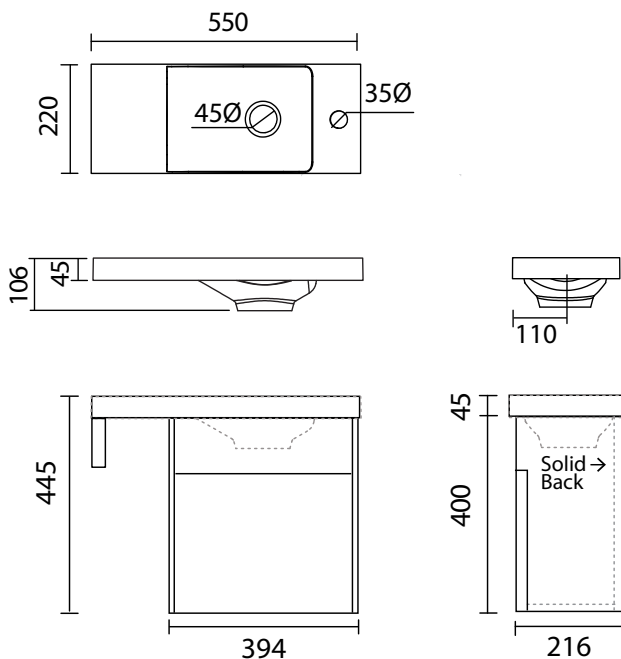

Specifications

BASIN OPTIONS

PENELOPE
MINERAL CAST
WHITE GLOSS
(PWG)

Finishing:

COLOUR OPTIONS

WHITE
(WHT)

PISTACHIO
(PSC)

ATMOSS
(ATM)

BAROQUE
(BRQ)

RANFURLY OAK
(RFO)

Tapware & waste not included.

www.placemakers.co.nz

www.mico.co.nz