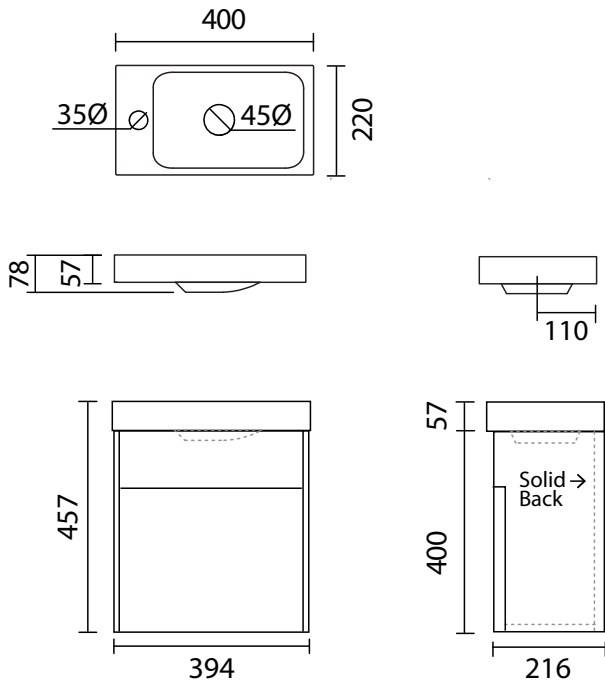

Specifications