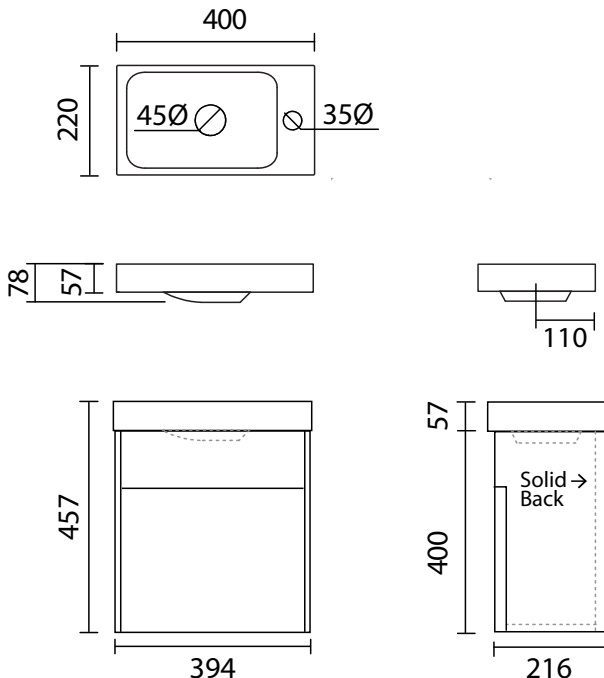

400 Vanity 1D Right Hinge WITH ELI BASIN

400mmW x 220mm D x 457mm H

Specifications

FEATURES AND BENEFITS

- Eli Ceramic Basin available in White Gloss & White Matte finishes.
- Reversible basin.
- Includes Tela Hand Towel Hook.
- Cabinet made in New Zealand.
- Soft close door.
- 5 year warranty.