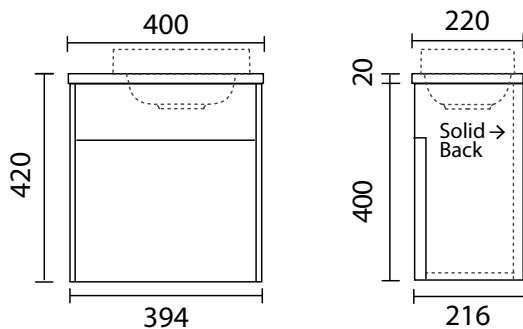

Specifications

FEATURES AND BENEFITS

- Solid Surface top.
- Includes White Gloss or Matte White Joy Mineral Cast basin.
- Includes Tela Hand Towel hook.
- Cabinet made in New Zealand.
- Soft close door.
- 5 year warranty.

Options:

FRONT PANEL

BASIN OPTIONS

Finishing:

COLOUR OPTIONS

WHITE
(WHT)

PISTACHIO
(PSC)

ATMOSS
(ATM)

BAROQUE
(BRQ)

RANFURLY OAK
(RFO)

SOLID SURFACE TOP COLOURS

ALABASTER
(ALB)

BRIGHT WHITE
(BWH)

CARRARA
(CAR)

CALACATTA
(CAL)

GREY TRAVERTINE
(GTV)

SUGAR CREAM
(SCM)

Tapware & waste not included. With no overflow.