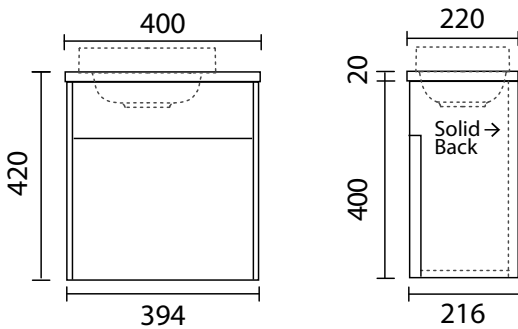

400 Vanity 1D Right Hinge WITH SOLID SURFACE TOP 400mm W x 220mm D x 420mm H

Specifications

FEATURES AND BENEFITS

- Solid Surface top.
- Includes White Gloss or Matte White Joy Mineral Cast basin.
- Includes Tela Hand Towel hook.
- Cabinet made in New Zealand.
- Soft close door.
- 5 year warranty.