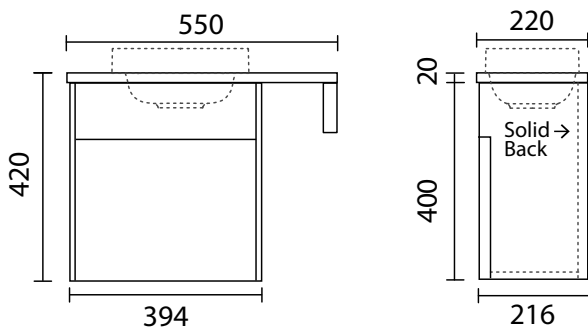

550 Vanity 1D Left Hinge WITH SOLID SURFACE TOP 550mm W x 220mm D x 420mm H

Specifications

FEATURES AND BENEFITS

- Solid Surface top.
- Includes White Gloss or Matte White Joy Mineral Cast basin.
- Includes Tela Hand Towel hook.
- Cabinet made in New Zealand.
- Soft close door.
- 5 year warranty.