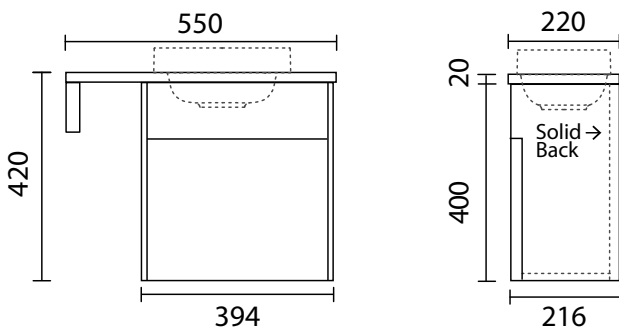

Specifications

FEATURES AND BENEFITS

- Solid Surface top.
- Includes White Gloss or Matte White Joy Mineral Cast basin.
- Includes Tela Hand Towel hook.
- Cabinet made in New Zealand.
- Soft close door.
- 5 year warranty.

Options:

FRONT PANEL

BRUSSELS
(BRU)

TASMAN
(TSM)

BASIN OPTIONS

JOY
MINERAL CAST
WHITE GLOSS

JOY
SOLID SURFACE
WHITE MATTE

Finishing:

COLOUR OPTIONS

WHITE
(WHT)

PISTACHIO
(PSC)

ATMOS
(ATM)

BAROQUE
(BRQ)

RANFURLY OAK
(RFO)

SOLID SURFACE TOP COLOURS

ALABASTER
(ALB)

BRIGHT WHITE
(BWH)

CARRARA
(CAR)

CALACATTA
(CAL)

GREY
TRAVERTINE
(GTV)

SUGAR CREAM
(SCM)

Tapware & waste not included. With no overflow.