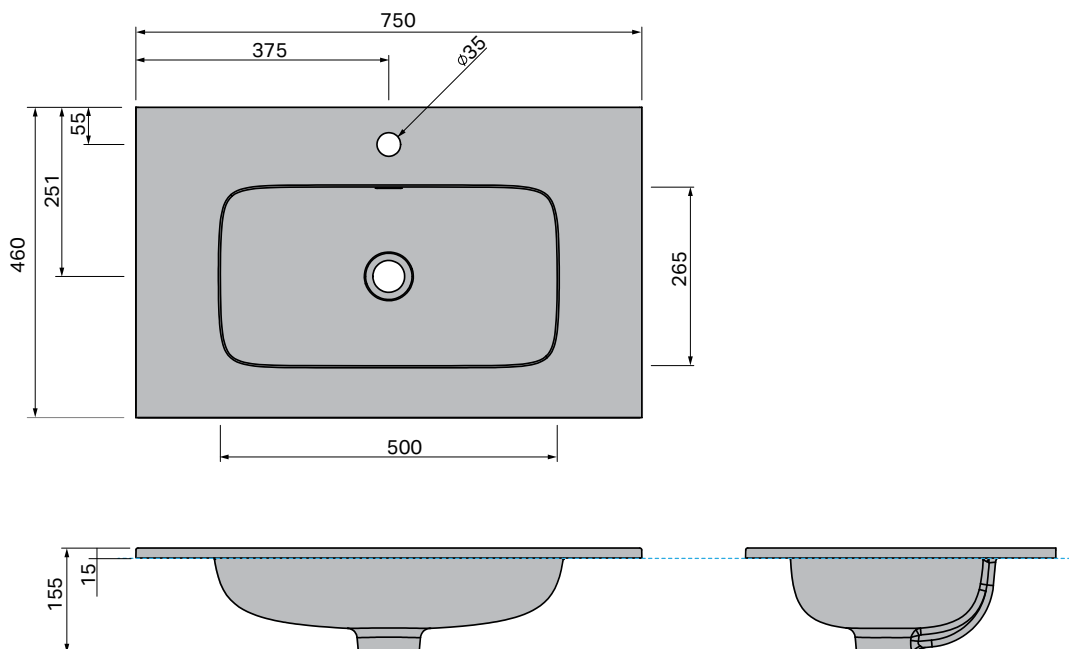

Cleo 750

BASIN SPECIFICATION

White Gloss
(with taphole)

White Matte
(without taphole)

Product Features

Product Code	White Gloss / 2705 White Matte / 2720-NT
Type of basin	Console
Material of basin	Mineral Cast
Capacity of basin	7 litre
Overflow Configuration	Integrated overflow Max tap flow rate of 9 ltrs / minute
Colour Options	White Gloss White Matte

- The basin must be sealed to the top with an acetic cured silicone sealant.
- Epoxy type sealants must not be used.
- **White Gloss version supplied with pre-drilled taphole.**
White Matte version supplied without tap hole. Drill kit supplied if taphole required.

INDICATES FURNITURE TOP SURFACE -----

IMPORTANT NOTE: Throughout this guide, dimensions may vary by ± 2 mm. Please read the installation manual for detailed information on installing the product. St. Michel pursues a policy of continuing improvement in design and manufacturing of its products. The right is therefore reserved to vary specifications without notice.