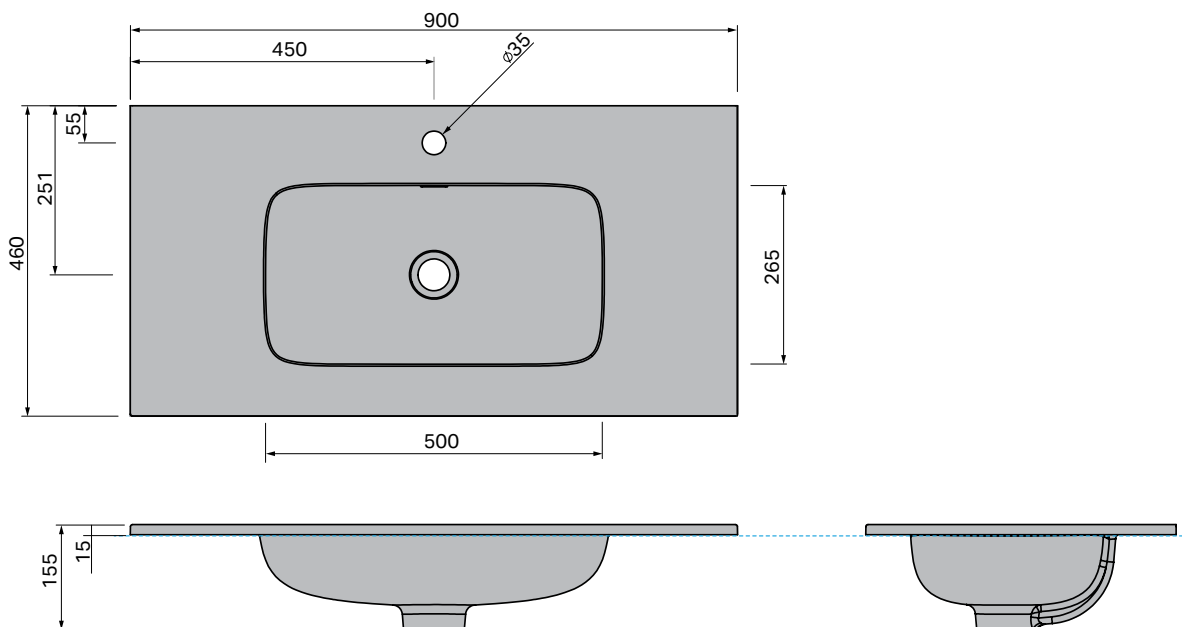

## BASIN SPECIFICATION

White Gloss  
(with taphole)

White Matte  
(without taphole)

### Product Features

Product Code	White Gloss / 2706 White Matte / 2721-NT
Type of basin	Console
Material of basin	Mineral Cast
Capacity of basin	7 litre
Overflow Configuration	Integrated overflow Max tap flow rate of 9 ltrs / minute
Colour Options	White Gloss White Matte

INDICATES FURNITURE TOP SURFACE -----

**IMPORTANT NOTE:** Throughout this guide, dimensions may vary by ± 2mm. Please read the installation manual for detailed information on installing the product. St. Michel pursues a policy of continuing improvement in design and manufacturing of its products. The right is therefore reserved to vary specifications without notice.