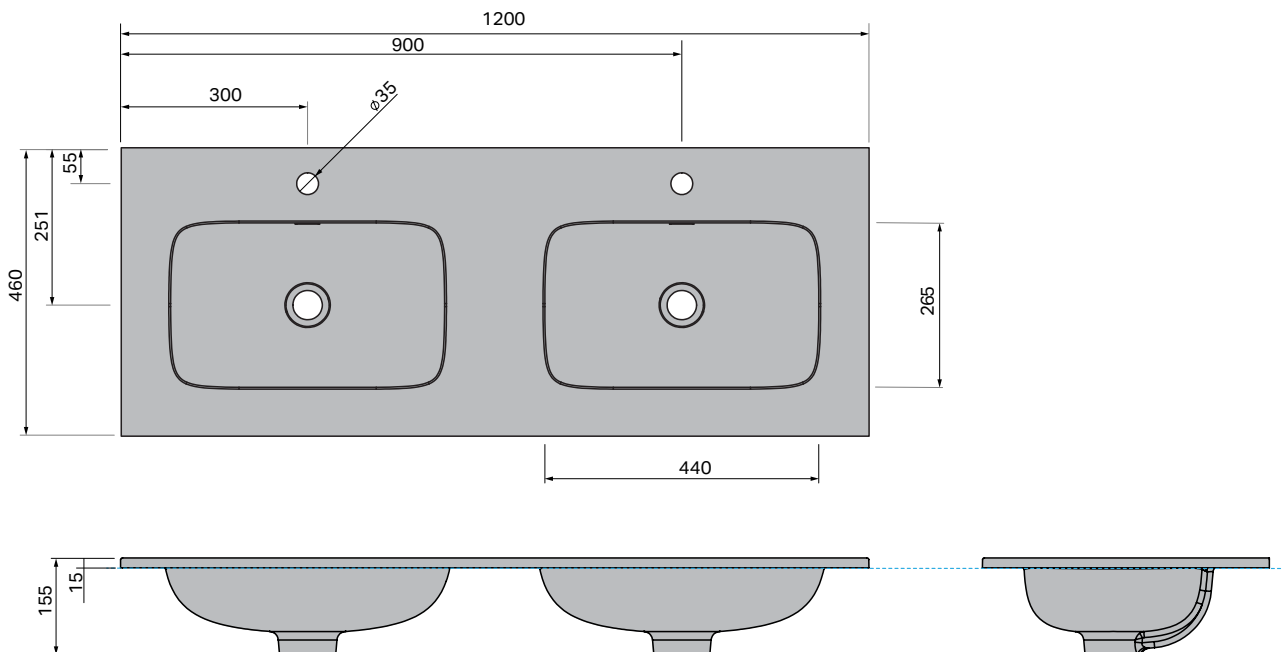

Cleo 1200 Double

BASIN SPECIFICATION

White Gloss
(with taphole)

White Matte
(without taphole)

Product Features

Product Code	White Gloss / 2708 White Matte / 2723-NT
Type of basin	Console
Material of basin	Mineral Cast
Capacity of basin	5.5 litre
Overflow Configuration	Integrated overflow Max tap flow rate of 9 ltrs / minute
Colour Options	White Gloss White Matte

- The basin must be sealed to the top with an acetic cured silicone sealant.
- Epoxy type sealants must not be used.
- **White Gloss version supplied with pre-drilled taphole. White Matte version supplied without tap hole. Drill kit supplied if taphole required.**

INDICATES FURNITURE TOP SURFACE -----

IMPORTANT NOTE: Throughout this guide, dimensions may vary by ± 2 mm. Please read the installation manual for detailed information on installing the product. St. Michel pursues a policy of continuing improvement in design and manufacturing of its products. The right is therefore reserved to vary specifications without notice.