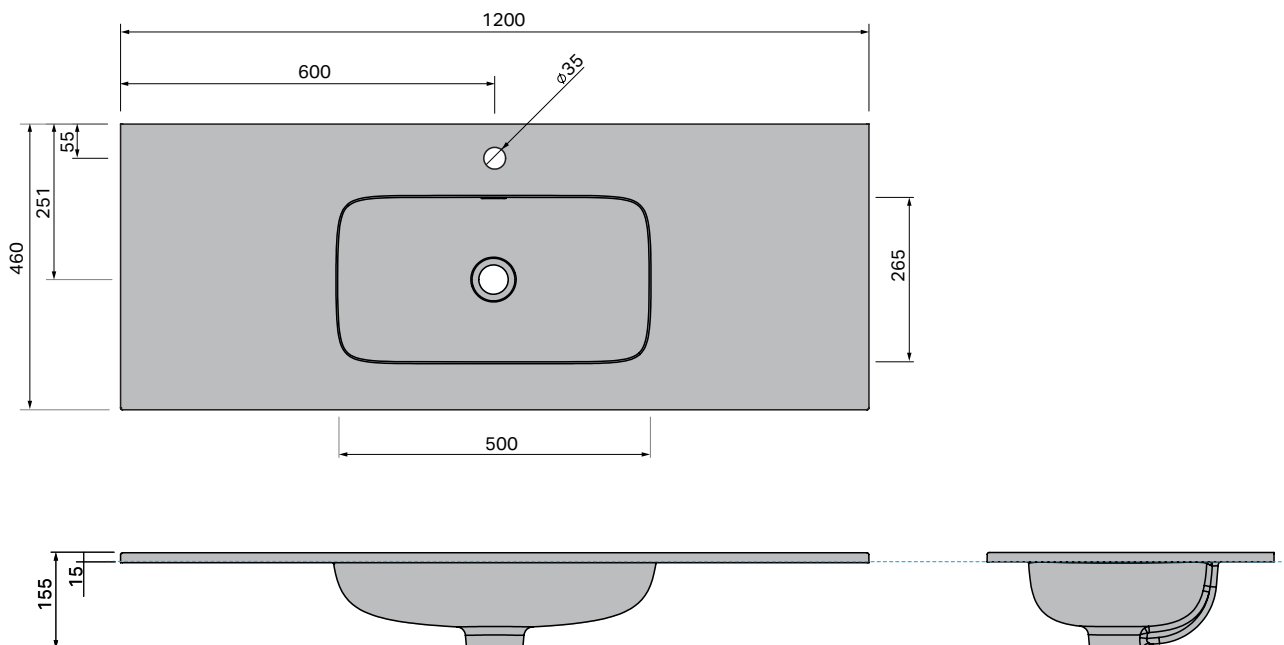

## BASIN SPECIFICATION

White Gloss  
(with taphole)

White Matte  
(without taphole)

### Product Features

Product Code	White Gloss / 2707 White Matte / 2722-NT
Type of basin	Console
Material of basin	Mineral Cast
Capacity of basin	7 litre
Overflow Configuration	Integrated overflow Max tap flow rate of 9 ltrs / minute
Colour Options	White Gloss White Matte

INDICATES FURNITURE TOP SURFACE -----

**IMPORTANT NOTE:** Throughout this guide, dimensions may vary by  $\pm 2$ mm. Please read the installation manual for detailed information on installing the product. St. Michel pursues a policy of continuing improvement in design and manufacturing of its products. The right is therefore reserved to vary specifications without notice.