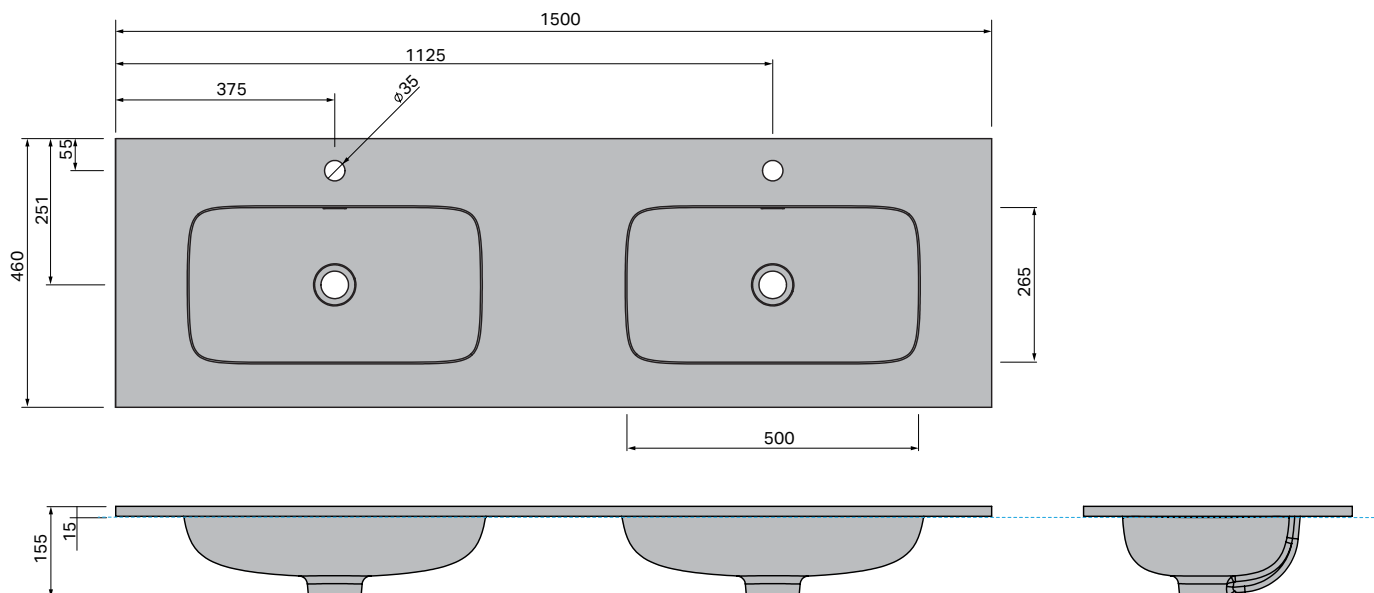

## BASIN SPECIFICATION

White Gloss  
(with taphole)

White Matte  
(without taphole)

### Product Features

Product Code	White Gloss / 2710 White Matte / 2725-NT
Type of basin	Console
Material of basin	Mineral Cast
Capacity of basin	7 litre
Overflow Configuration	Integrated overflow Max tap flow rate of 9 ltrs / minute
Colour Options	White Gloss White Matte

INDICATES FURNITURE TOP SURFACE -----

**IMPORTANT NOTE:** Throughout this guide, dimensions may vary by  $\pm 2$ mm. Please read the installation manual for detailed information on installing the product. St. Michel pursues a policy of continuing improvement in design and manufacturing of its products. The right is therefore reserved to vary specifications without notice.