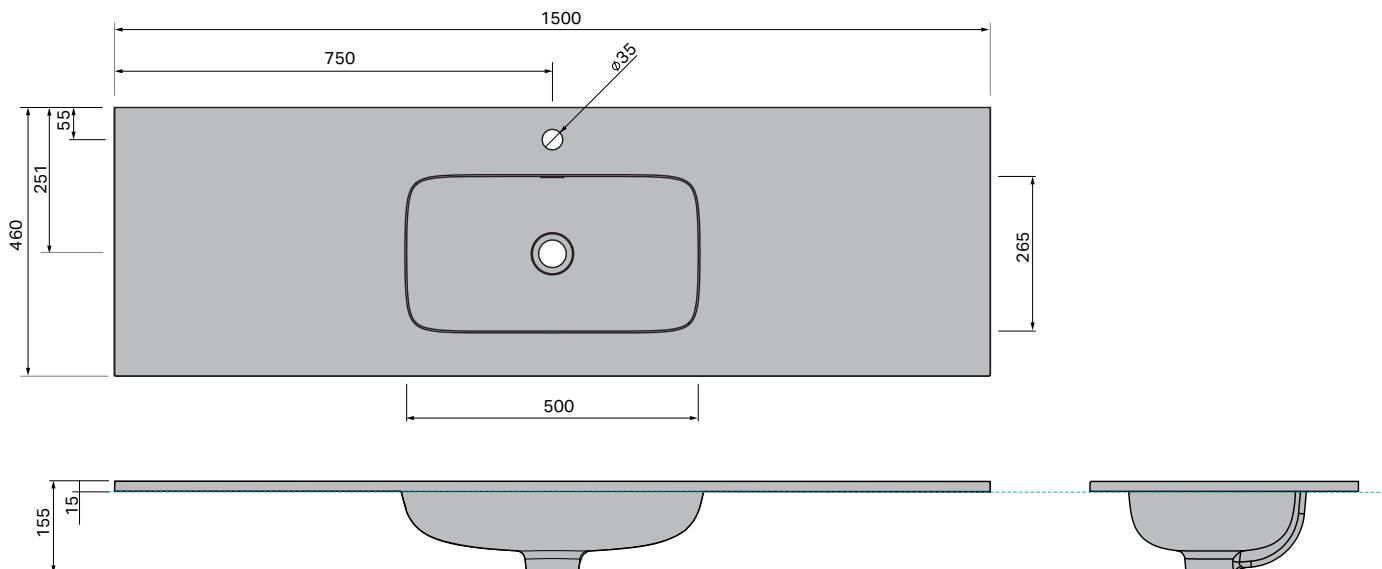

Cleo 1500 Single

BASIN SPECIFICATION

White Gloss
(with taphole)

White Matte
(without taphole)

Product Features

Product Code	White Gloss / 2709 White Matte / 2724-NT
Type of basin	Console
Material of basin	Mineral Cast
Capacity of basin	7 litre
Overflow Configuration	Integrated overflow Max tap flow rate of 9 ltrs / minute
Colour Options	White Gloss White Matte

- The basin must be sealed to the top with an acetic cured silicone sealant.
- Epoxy type sealants must not be used.
- **White Gloss version supplied with pre-drilled taphole. White Matte version supplied without tap hole. Drill kit supplied if taphole required.**

INDICATES FURNITURE TOP SURFACE -----

IMPORTANT NOTE: Throughout this guide, dimensions may vary by ± 2 mm. Please read the installation manual for detailed information on installing the product. St. Michel pursues a policy of continuing improvement in design and manufacturing of its products. The right is therefore reserved to vary specifications without notice.