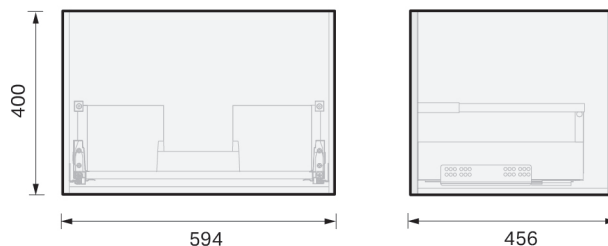

CITY LITE 46 CONSOLE 600 1DR WALL, CLEO MINERAL CAST BASIN

SPECIFICATION

Product Code:	CL46-060C-ABAW-[Finish Code]-[Top Code] Finish Codes: F01, F02 Top Codes: CWG (Cleo White Gloss basin), CWM (Cleo White Matte basin)
Top:	Cleo Mineral Cast basin. Available in White Gloss and White Matte finishes. 5.5 litre bowl capacity. Overflow rated at 9L per minute.
Taphole:	White Gloss basin supplied with taphole. White Matte basin supplied without a taphole. If basin-mounted tapware is preferred, a taphole can be drilled on site using the supplied bi-metal hole saw.
Cabinet:	Cabinet made in New Zealand. Soft-close drawer.
Notes:	5-year warranty. Drawings depict cabinet with Cleo basin top. Tapware & waste not included.

TOP:

CABINET:

Overall vanity height = Cabinet height + Top thickness.

PLUMBING LOCATION:

IMPORTANT NOTE: Throughout this guide, dimensions may vary by ± 3 mm. Please read the installation manual for detailed information on installing the product. St. Michel pursues a policy of continuing improvement in design and manufacturing of its products. The right is therefore reserved to vary specifications without notice.