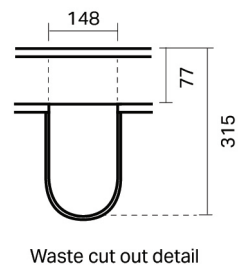

CITY LITE 46 CONSOLE 600 1DR WALL, CLEO MINERAL CAST BASIN

SPECIFICATION

Product Code:	CL46-060C-ABAW-[Finish Code]-[Top Code] Finish Codes: F01, F02 Top Codes: CWG (Cleo White Gloss basin), CWM (Cleo White Matte basin)
Top:	Cleo Mineral Cast basin. Available in White Gloss and White Matte finishes. 5.5 litre bowl capacity. Overflow rated at 9L per minute.
Taphole:	White Gloss basin supplied with taphole. White Matte basin supplied without a taphole. If basin-mounted tapware is preferred, a taphole can be drilled on site using the supplied bi-metal hole saw.
Cabinet:	Cabinet made in New Zealand. Soft-close drawer.
Notes:	5-year warranty. Drawings depict cabinet with Cleo basin top. Tapware & waste not included.

TOP:

CABINET:

Overall vanity height = Cabinet height + Top thickness.

PLUMBING LOCATION:

IMPORTANT NOTE: Throughout this guide, dimensions may vary by ± 3 mm. Please read the installation manual for detailed information on installing the product. St. Michel pursues a policy of continuing improvement in design and manufacturing of its products. The right is therefore reserved to vary specifications without notice.