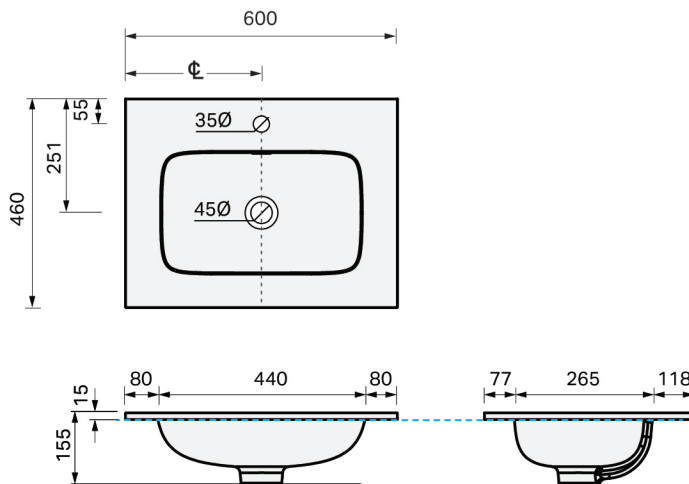

CITY LITE 46 CONSOLE 600 1DR WALL, CLEO MINERAL CAST BASIN

SPECIFICATION

Product Code:	CL46-060C-ABAW-[Finish Code]-[Top Code] Finish Codes: F01, F02 Top Codes: CWG (Cleo White Gloss basin), CWM (Cleo White Matte basin)
Top:	Cleo Mineral Cast basin. Available in White Gloss and White Matte finishes. 5.5 litre bowl capacity. Overflow rated at 9L per minute.
Taphole:	White Gloss basin supplied with taphole. White Matte basin supplied without a taphole. If basin-mounted tapware is preferred, a taphole can be drilled on site using the supplied bi-metal hole saw.
Cabinet:	Cabinet made in New Zealand. Soft-close drawer.
Notes:	5-year warranty. Drawings depict cabinet with Cleo basin top. Tapware & waste not included.

TOP:

CABINET:

Overall vanity height = Cabinet height + Top thickness.

PLUMBING LOCATION:

IMPORTANT NOTE: Throughout this guide, dimensions may vary by ± 3 mm. Please read the installation manual for detailed information on installing the product. St. Michel pursues a policy of continuing improvement in design and manufacturing of its products. The right is therefore reserved to vary specifications without notice.