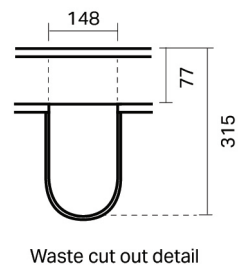

CITY LITE 46 CONSOLE 600 2DR FLOOR, CLEO MINERAL CAST BASIN

SPECIFICATION

Product Code:	CL46-060C-ACAF-[Finish Code]-[Top Code] Finish Codes: F01, F02 Top Codes: CWG (Cleo White Gloss basin), CWM (Cleo White Matte basin)
Top:	Cleo Mineral Cast basin. Available in White Gloss and White Matte finishes. 5.5 litre bowl capacity. Overflow rated at 9L per minute.
Taphole:	White Gloss basin supplied with taphole. White Matte basin supplied without a taphole. If basin-mounted tapware is preferred, a taphole can be drilled on site using the supplied bi-metal hole saw.
Cabinet:	Cabinet made in New Zealand. Soft-close drawer.
Notes:	5-year warranty. Drawings depict cabinet with Cleo basin top. Tapware & waste not included.

TOP:

CABINET:

Overall vanity height = Cabinet height + Top thickness.

PLUMBING LOCATION:

IMPORTANT NOTE: Throughout this guide, dimensions may vary by ± 3 mm. Please read the installation manual for detailed information on installing the product. St. Michel pursues a policy of continuing improvement in design and manufacturing of its products. The right is therefore reserved to vary specifications without notice.