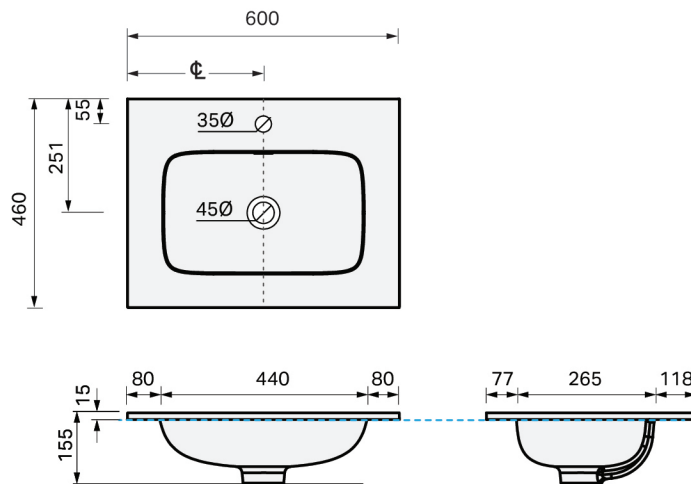

CITY LITE 46 CONSOLE 600 2DR FLOOR, CLEO MINERAL CAST BASIN

SPECIFICATION

Product Code:	CL46-060C-ACAF-[Finish Code]-[Top Code] Finish Codes: F01, F02 Top Codes: CWG (Cleo White Gloss basin), CWM (Cleo White Matte basin)
Top:	Cleo Mineral Cast basin. Available in White Gloss and White Matte finishes. 5.5 litre bowl capacity. Overflow rated at 9L per minute.
Taphole:	White Gloss basin supplied with taphole. White Matte basin supplied without a taphole. If basin-mounted tapware is preferred, a taphole can be drilled on site using the supplied bi-metal hole saw.
Cabinet:	Cabinet made in New Zealand. Soft-close drawer.
Notes:	5-year warranty. Drawings depict cabinet with Cleo basin top. Tapware & waste not included.

TOP:

CABINET:

Overall vanity height = Cabinet height + Top thickness.

PLUMBING LOCATION:

IMPORTANT NOTE: Throughout this guide, dimensions may vary by ± 3 mm. Please read the installation manual for detailed information on installing the product. St. Michel pursues a policy of continuing improvement in design and manufacturing of its products. The right is therefore reserved to vary specifications without notice.