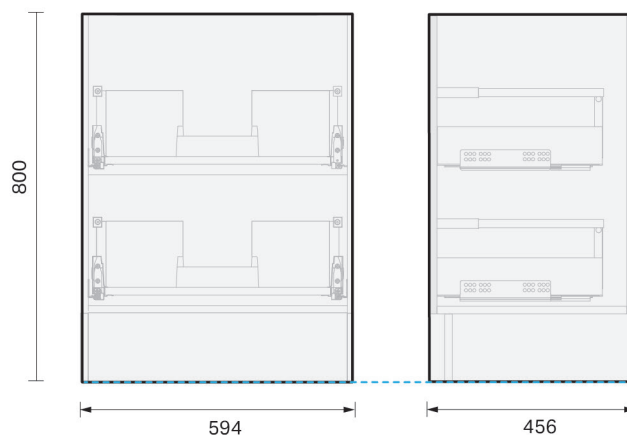

CITY LITE 46 CONSOLE 600 2DR FLOOR, CLEO MINERAL CAST BASIN

SPECIFICATION

Product Code:	CL46-060C-ACAF-[Finish Code]-[Top Code] Finish Codes: F01, F02 Top Codes: CWG (Cleo White Gloss basin), CWM (Cleo White Matte basin)
Top:	Cleo Mineral Cast basin. Available in White Gloss and White Matte finishes. 5.5 litre bowl capacity. Overflow rated at 9L per minute.
Taphole:	White Gloss basin supplied with taphole. White Matte basin supplied without a taphole. If basin-mounted tapware is preferred, a taphole can be drilled on site using the supplied bi-metal hole saw.
Cabinet:	Cabinet made in New Zealand. Soft-close drawer.
Notes:	5-year warranty. Drawings depict cabinet with Cleo basin top. Tapware & waste not included.

TOP:

CABINET:

Overall vanity height = Cabinet height + Top thickness.

PLUMBING LOCATION:

IMPORTANT NOTE: Throughout this guide, dimensions may vary by ± 3 mm. Please read the installation manual for detailed information on installing the product. St. Michel pursues a policy of continuing improvement in design and manufacturing of its products. The right is therefore reserved to vary specifications without notice.