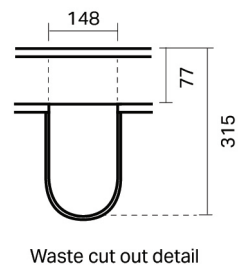

CITY LITE 46 CONSOLE 750 1DR WALL, CLEO MINERAL CAST BASIN

SPECIFICATION

Product Code:	CL46-075C-ABAW-[Finish Code]-[Top Code] Finish Codes: F01, F02 Top Codes: CWG (Cleo White Gloss basin), CWM (Cleo White Matte basin)
Top:	Cleo Mineral Cast basin. Available in White Gloss and White Matte finishes. 7 litre bowl capacity. Overflow rated at 9L per minute.
Taphole:	White Gloss basin supplied with taphole. White Matte basin supplied without a taphole. If basin-mounted tapware is preferred, a taphole can be drilled on site using the supplied bi-metal hole saw.
Cabinet:	Cabinet made in New Zealand. Soft-close drawer.
Notes:	5-year warranty. Drawings depict cabinet with Cleo basin top. Tapware & waste not included.

TOP:

CABINET:

Overall vanity height = Cabinet height + Top thickness.

PLUMBING LOCATION:

IMPORTANT NOTE: Throughout this guide, dimensions may vary by ± 3mm. Please read the installation manual for detailed information on installing the product. St. Michel pursues a policy of continuing improvement in design and manufacturing of its products. The right is therefore reserved to vary specifications without notice.