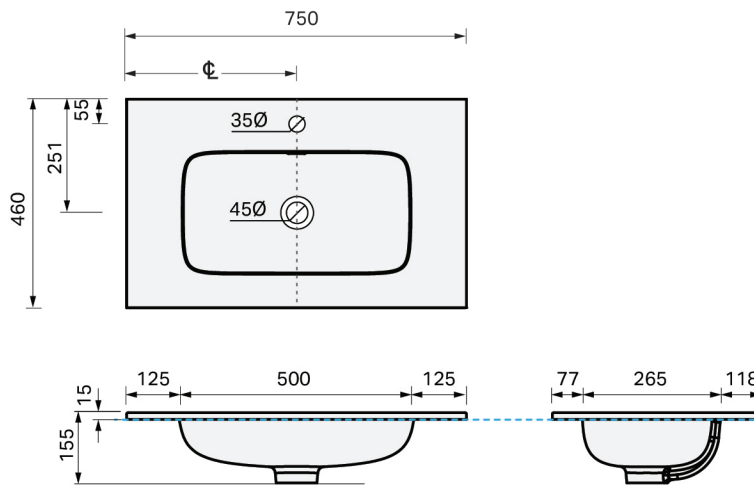

CITY LITE 46 CONSOLE 750 1DR WALL, CLEO MINERAL CAST BASIN

SPECIFICATION

Product Code:	CL46-075C-ABAW-[Finish Code]-[Top Code] Finish Codes: F01, F02 Top Codes: CWG (Cleo White Gloss basin), CWM (Cleo White Matte basin)
Top:	Cleo Mineral Cast basin. Available in White Gloss and White Matte finishes. 7 litre bowl capacity. Overflow rated at 9L per minute.
Taphole:	White Gloss basin supplied with taphole. White Matte basin supplied without a taphole. If basin-mounted tapware is preferred, a taphole can be drilled on site using the supplied bi-metal hole saw.
Cabinet:	Cabinet made in New Zealand. Soft-close drawer.
Notes:	5-year warranty. Drawings depict cabinet with Cleo basin top. Tapware & waste not included.

TOP:

CABINET:

Overall vanity height = Cabinet height + Top thickness.

PLUMBING LOCATION:

IMPORTANT NOTE: Throughout this guide, dimensions may vary by ± 3mm. Please read the installation manual for detailed information on installing the product. St. Michel pursues a policy of continuing improvement in design and manufacturing of its products. The right is therefore reserved to vary specifications without notice.