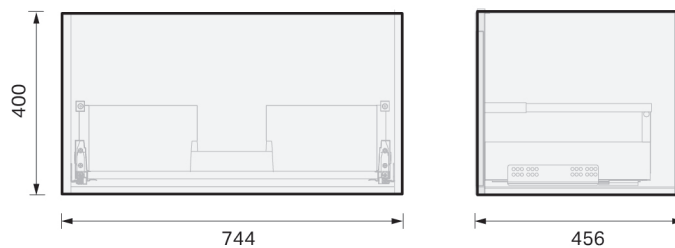

CITY LITE 46 CONSOLE 750 1DR WALL, CLEO MINERAL CAST BASIN

SPECIFICATION

Product Code:	CL46-075C-ABAW-[Finish Code]-[Top Code] Finish Codes: F01, F02 Top Codes: CWG (Cleo White Gloss basin), CWM (Cleo White Matte basin)
Top:	Cleo Mineral Cast basin. Available in White Gloss and White Matte finishes. 7 litre bowl capacity. Overflow rated at 9L per minute.
Taphole:	White Gloss basin supplied with taphole. White Matte basin supplied without a taphole. If basin-mounted tapware is preferred, a taphole can be drilled on site using the supplied bi-metal hole saw.
Cabinet:	Cabinet made in New Zealand. Soft-close drawer.
Notes:	5-year warranty. Drawings depict cabinet with Cleo basin top. Tapware & waste not included.

TOP:

CABINET:

Overall vanity height = Cabinet height + Top thickness.

PLUMBING LOCATION:

IMPORTANT NOTE: Throughout this guide, dimensions may vary by ± 3mm. Please read the installation manual for detailed information on installing the product. St. Michel pursues a policy of continuing improvement in design and manufacturing of its products. The right is therefore reserved to vary specifications without notice.