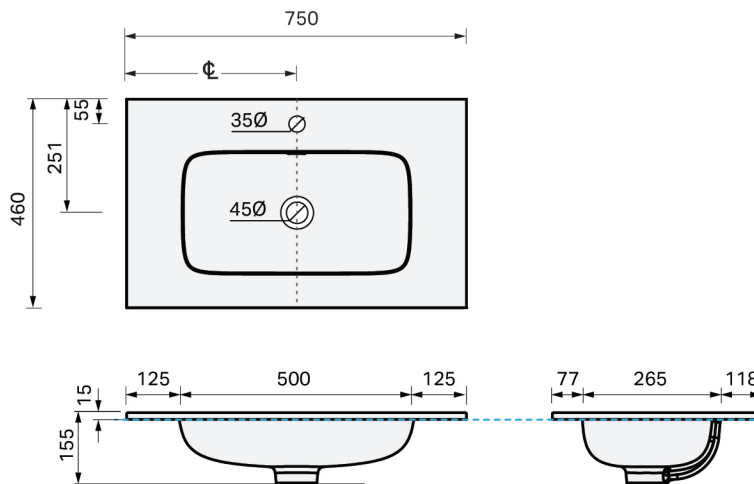

CITY LITE 46 CONSOLE 750 2DR FLOOR, CLEO MINERAL CAST BASIN

SPECIFICATION

Product Code:	CL46-075C-ACAF-[Finish Code]-[Top Code] Finish Codes: F01, F02 Top Codes: CWG (Cleo White Gloss basin), CWM (Cleo White Matte basin)
Top:	Cleo Mineral Cast basin. Available in White Gloss and White Matte finishes. 7 litre bowl capacity. Overflow rated at 9L per minute.
Taphole:	White Gloss basin supplied with taphole. White Matte basin supplied without a taphole. If basin-mounted tapware is preferred, a taphole can be drilled on site using the supplied bi-metal hole saw.
Cabinet:	Cabinet made in New Zealand. Soft-close drawer.
Notes:	5-year warranty. Drawings depict cabinet with Cleo basin top. Tapware & waste not included.

TOP:

CABINET:

Overall vanity height = Cabinet height + Top thickness.

PLUMBING LOCATION:

IMPORTANT NOTE: Throughout this guide, dimensions may vary by ± 3 mm. Please read the installation manual for detailed information on installing the product. St. Michel pursues a policy of continuing improvement in design and manufacturing of its products. The right is therefore reserved to vary specifications without notice.