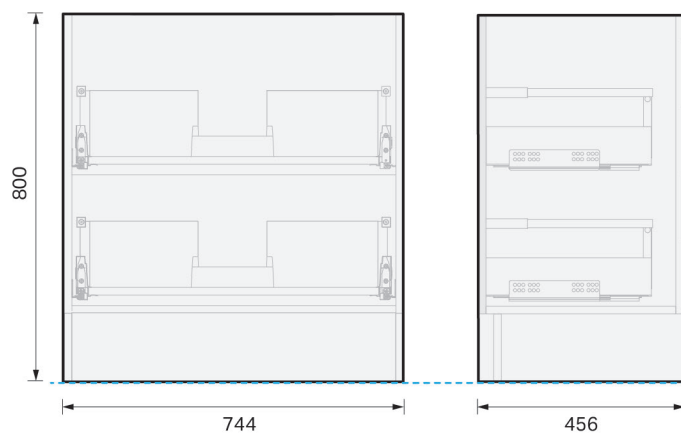

CITY LITE 46 CONSOLE 750 2DR FLOOR, CLEO MINERAL CAST BASIN

SPECIFICATION

Product Code:	CL46-075C-ACAF-[Finish Code]-[Top Code] Finish Codes: F01, F02 Top Codes: CWG (Cleo White Gloss basin), CWM (Cleo White Matte basin)
Top:	Cleo Mineral Cast basin. Available in White Gloss and White Matte finishes. 7 litre bowl capacity. Overflow rated at 9L per minute.
Taphole:	White Gloss basin supplied with taphole. White Matte basin supplied without a taphole. If basin-mounted tapware is preferred, a taphole can be drilled on site using the supplied bi-metal hole saw.
Cabinet:	Cabinet made in New Zealand. Soft-close drawer.
Notes:	5-year warranty. Drawings depict cabinet with Cleo basin top. Tapware & waste not included.

TOP:

CABINET:

Overall vanity height = Cabinet height + Top thickness.

PLUMBING LOCATION:

IMPORTANT NOTE: Throughout this guide, dimensions may vary by ± 3 mm. Please read the installation manual for detailed information on installing the product. St. Michel pursues a policy of continuing improvement in design and manufacturing of its products. The right is therefore reserved to vary specifications without notice.