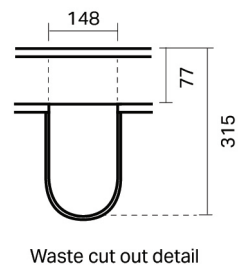

CITY LITE 46 CONSOLE 750 2DR MAXI WALL, CLEO MINERAL CAST BASIN

SPECIFICATION

Product Code:	CL46-075C-ACAM-[Finish Code]-[Top Code] Finish Codes: F01, F02 Top Codes: CWG (Cleo White Gloss basin), CWM (Cleo White Matte basin)
Top:	Cleo Mineral Cast basin. Available in White Gloss and White Matte finishes. 7 litre bowl capacity. Overflow rated at 9L per minute.
Taphole:	White Gloss basin supplied with taphole. White Matte basin supplied without a taphole. If basin-mounted tapware is preferred, a taphole can be drilled on site using the supplied bi-metal hole saw.
Cabinet:	Cabinet made in New Zealand. Soft-close drawer.
Notes:	5-year warranty. Drawings depict cabinet with Cleo basin top. Tapware & waste not included.

TOP:

CABINET:

Overall vanity height = Cabinet height + Top thickness.

PLUMBING LOCATION:

IMPORTANT NOTE: Throughout this guide, dimensions may vary by ± 3 mm. Please read the installation manual for detailed information on installing the product. St. Michel pursues a policy of continuing improvement in design and manufacturing of its products. The right is therefore reserved to vary specifications without notice.