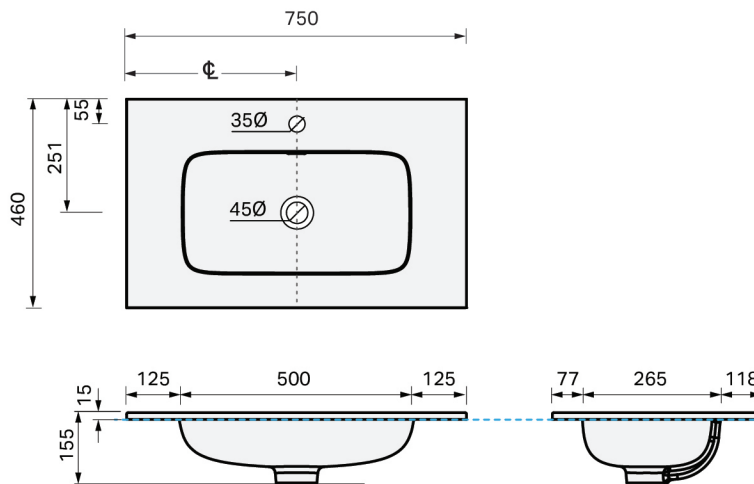

CITY LITE 46 CONSOLE 750 2DR MAXI WALL, CLEO MINERAL CAST BASIN

SPECIFICATION

Product Code:	CL46-075C-ACAM-[Finish Code]-[Top Code] Finish Codes: F01, F02 Top Codes: CWG (Cleo White Gloss basin), CWM (Cleo White Matte basin)
Top:	Cleo Mineral Cast basin. Available in White Gloss and White Matte finishes. 7 litre bowl capacity. Overflow rated at 9L per minute.
Taphole:	White Gloss basin supplied with taphole. White Matte basin supplied without a taphole. If basin-mounted tapware is preferred, a taphole can be drilled on site using the supplied bi-metal hole saw.
Cabinet:	Cabinet made in New Zealand. Soft-close drawer.
Notes:	5-year warranty. Drawings depict cabinet with Cleo basin top. Tapware & waste not included.

TOP:

CABINET:

Overall vanity height = Cabinet height + Top thickness.

PLUMBING LOCATION:

IMPORTANT NOTE: Throughout this guide, dimensions may vary by ± 3 mm. Please read the installation manual for detailed information on installing the product. St. Michel pursues a policy of continuing improvement in design and manufacturing of its products. The right is therefore reserved to vary specifications without notice.