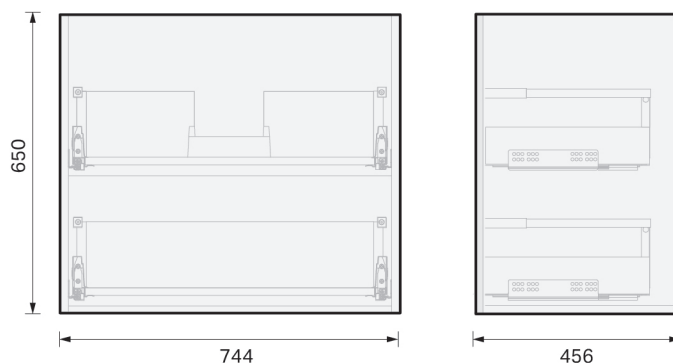

CITY LITE 46 CONSOLE 750 2DR MAXI WALL, CLEO MINERAL CAST BASIN

SPECIFICATION

Product Code:	CL46-075C-ACAM-[Finish Code]-[Top Code] Finish Codes: F01, F02 Top Codes: CWG (Cleo White Gloss basin), CWM (Cleo White Matte basin)
Top:	Cleo Mineral Cast basin. Available in White Gloss and White Matte finishes. 7 litre bowl capacity. Overflow rated at 9L per minute.
Taphole:	White Gloss basin supplied with taphole. White Matte basin supplied without a taphole. If basin-mounted tapware is preferred, a taphole can be drilled on site using the supplied bi-metal hole saw.
Cabinet:	Cabinet made in New Zealand. Soft-close drawer.
Notes:	5-year warranty. Drawings depict cabinet with Cleo basin top. Tapware & waste not included.

TOP:

CABINET:

Overall vanity height = Cabinet height + Top thickness.

PLUMBING LOCATION:

IMPORTANT NOTE: Throughout this guide, dimensions may vary by ± 3 mm. Please read the installation manual for detailed information on installing the product. St. Michel pursues a policy of continuing improvement in design and manufacturing of its products. The right is therefore reserved to vary specifications without notice.