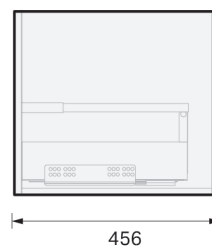

CITY LITE 46 CONSOLE 900 1DR WALL, CLEO MINERAL CAST BASIN

SPECIFICATION

Product Code:	CL46-090C-ABAW-[Finish Code]-[Top Code] Finish Codes: F01, F02 Top Codes: CWG (Cleo White Gloss basin), CWM (Cleo White Matte basin)
Top:	Cleo Mineral Cast basin. Available in White Gloss and White Matte finishes. 7 litre bowl capacity. Overflow rated at 9L per minute.
Taphole:	White Gloss basin supplied with taphole. White Matte basin supplied without a taphole. If basin-mounted tapware is preferred, a taphole can be drilled on site using the supplied bi-metal hole saw.
Cabinet:	Cabinet made in New Zealand. Soft-close drawer.
Notes:	5-year warranty. Drawings depict cabinet with Cleo basin top. Tapware & waste not included.

TOP:

CABINET:

Overall vanity height = Cabinet height + Top thickness.

PLUMBING LOCATION:

IMPORTANT NOTE: Throughout this guide, dimensions may vary by ± 3 mm. Please read the installation manual for detailed information on installing the product. St. Michel pursues a policy of continuing improvement in design and manufacturing of its products. The right is therefore reserved to vary specifications without notice.