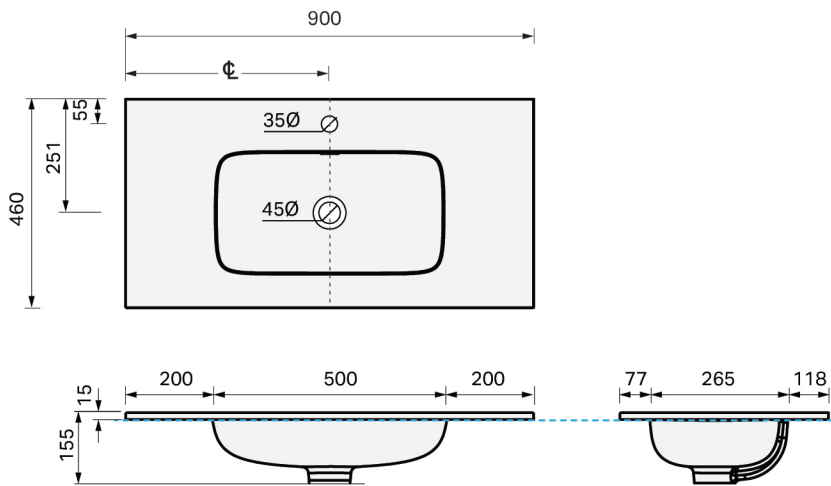

CITY LITE 46 CONSOLE 900 1DR WALL, CLEO MINERAL CAST BASIN

SPECIFICATION

Product Code:	CL46-090C-ABAW-[Finish Code]-[Top Code] Finish Codes: F01, F02 Top Codes: CWG (Cleo White Gloss basin), CWM (Cleo White Matte basin)
Top:	Cleo Mineral Cast basin. Available in White Gloss and White Matte finishes. 7 litre bowl capacity. Overflow rated at 9L per minute.
Taphole:	White Gloss basin supplied with taphole. White Matte basin supplied without a taphole. If basin-mounted tapware is preferred, a taphole can be drilled on site using the supplied bi-metal hole saw.
Cabinet:	Cabinet made in New Zealand. Soft-close drawer.
Notes:	5-year warranty. Drawings depict cabinet with Cleo basin top. Tapware & waste not included.

TOP:

CABINET:

Overall vanity height = Cabinet height + Top thickness.

PLUMBING LOCATION:

IMPORTANT NOTE: Throughout this guide, dimensions may vary by ± 3 mm. Please read the installation manual for detailed information on installing the product. St. Michel pursues a policy of continuing improvement in design and manufacturing of its products. The right is therefore reserved to vary specifications without notice.