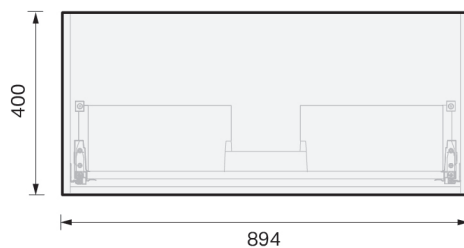

CITY LITE 46 CONSOLE 900 1DR WALL, CLEO MINERAL CAST BASIN

SPECIFICATION

Product Code:	CL46-090C-ABAW-[Finish Code]-[Top Code] Finish Codes: F01, F02 Top Codes: CWG (Cleo White Gloss basin), CWM (Cleo White Matte basin)
Top:	Cleo Mineral Cast basin. Available in White Gloss and White Matte finishes. 7 litre bowl capacity. Overflow rated at 9L per minute.
Taphole:	White Gloss basin supplied with taphole. White Matte basin supplied without a taphole. If basin-mounted tapware is preferred, a taphole can be drilled on site using the supplied bi-metal hole saw.
Cabinet:	Cabinet made in New Zealand. Soft-close drawer.
Notes:	5-year warranty. Drawings depict cabinet with Cleo basin top. Tapware & waste not included.

TOP:

CABINET:

Overall vanity height = Cabinet height + Top thickness.

PLUMBING LOCATION:

IMPORTANT NOTE: Throughout this guide, dimensions may vary by ± 3 mm. Please read the installation manual for detailed information on installing the product. St. Michel pursues a policy of continuing improvement in design and manufacturing of its products. The right is therefore reserved to vary specifications without notice.