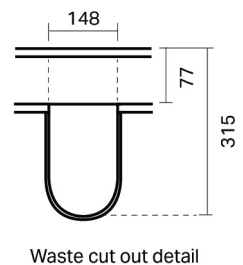

CITY LITE 46 CONSOLE 900 1DR WALL, CLEO MINERAL CAST BASIN

SPECIFICATION

Product Code:	CL46-090C-ABAW-[Finish Code]-[Top Code] Finish Codes: F01, F02 Top Codes: CWG (Cleo White Gloss basin), CWM (Cleo White Matte basin)
Top:	Cleo Mineral Cast basin. Available in White Gloss and White Matte finishes. 7 litre bowl capacity. Overflow rated at 9L per minute.
Taphole:	White Gloss basin supplied with taphole. White Matte basin supplied without a taphole. If basin-mounted tapware is preferred, a taphole can be drilled on site using the supplied bi-metal hole saw.
Cabinet:	Cabinet made in New Zealand. Soft-close drawer.
Notes:	5-year warranty. Drawings depict cabinet with Cleo basin top. Tapware & waste not included.

TOP:

CABINET:

Overall vanity height = Cabinet height + Top thickness.

PLUMBING LOCATION:

IMPORTANT NOTE: Throughout this guide, dimensions may vary by ± 3 mm. Please read the installation manual for detailed information on installing the product. St. Michel pursues a policy of continuing improvement in design and manufacturing of its products. The right is therefore reserved to vary specifications without notice.