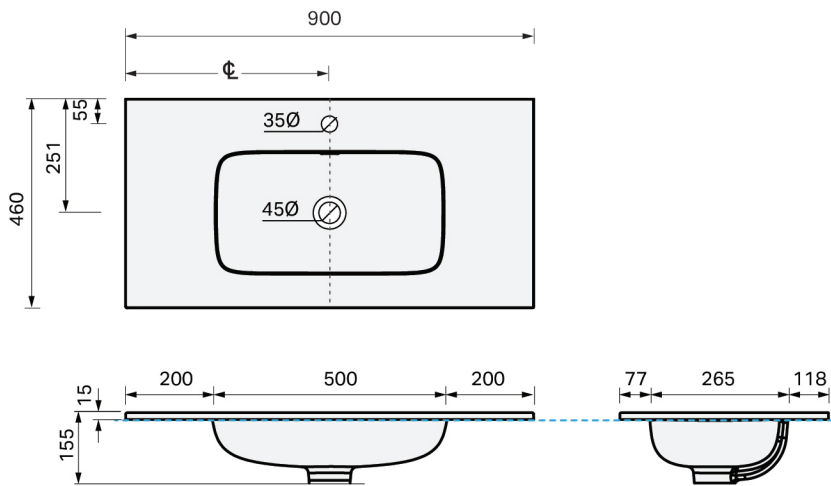

CITY LITE 46 CONSOLE 900 2DR FLOOR, CLEO MINERAL CAST BASIN

SPECIFICATION

Product Code:	CL46-090C-ACAF-[Finish Code]-[Top Code] Finish Codes: F01, F02 Top Codes: CWG (Cleo White Gloss basin), CWM (Cleo White Matte basin)
Top:	Cleo Mineral Cast basin. Available in White Gloss and White Matte finishes. 7 litre bowl capacity. Overflow rated at 9L per minute.
Taphole:	White Gloss basin supplied with taphole. White Matte basin supplied without a taphole. If basin-mounted tapware is preferred, a taphole can be drilled on site using the supplied bi-metal hole saw.
Cabinet:	Cabinet made in New Zealand. Soft-close drawer.
Notes:	5-year warranty. Drawings depict cabinet with Cleo basin top. Tapware & waste not included.

TOP:

CABINET:

Overall vanity height = Cabinet height + Top thickness.

PLUMBING LOCATION:

IMPORTANT NOTE: Throughout this guide, dimensions may vary by ± 3 mm. Please read the installation manual for detailed information on installing the product. St. Michel pursues a policy of continuing improvement in design and manufacturing of its products. The right is therefore reserved to vary specifications without notice.