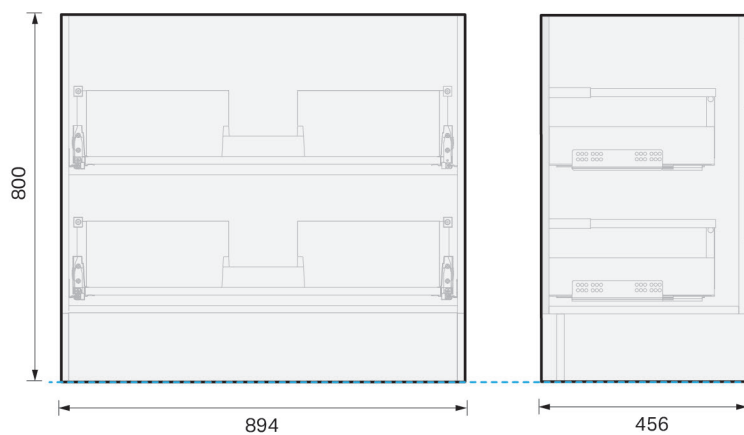

CITY LITE 46 CONSOLE 900 2DR FLOOR, CLEO MINERAL CAST BASIN

SPECIFICATION

Product Code:	CL46-090C-ACAF-[Finish Code]-[Top Code] Finish Codes: F01, F02 Top Codes: CWG (Cleo White Gloss basin), CWM (Cleo White Matte basin)
Top:	Cleo Mineral Cast basin. Available in White Gloss and White Matte finishes. 7 litre bowl capacity. Overflow rated at 9L per minute.
Taphole:	White Gloss basin supplied with taphole. White Matte basin supplied without a taphole. If basin-mounted tapware is preferred, a taphole can be drilled on site using the supplied bi-metal hole saw.
Cabinet:	Cabinet made in New Zealand. Soft-close drawer.
Notes:	5-year warranty. Drawings depict cabinet with Cleo basin top. Tapware & waste not included.

TOP:

CABINET:

Overall vanity height = Cabinet height + Top thickness.

PLUMBING LOCATION:

IMPORTANT NOTE: Throughout this guide, dimensions may vary by ± 3 mm. Please read the installation manual for detailed information on installing the product. St. Michel pursues a policy of continuing improvement in design and manufacturing of its products. The right is therefore reserved to vary specifications without notice.