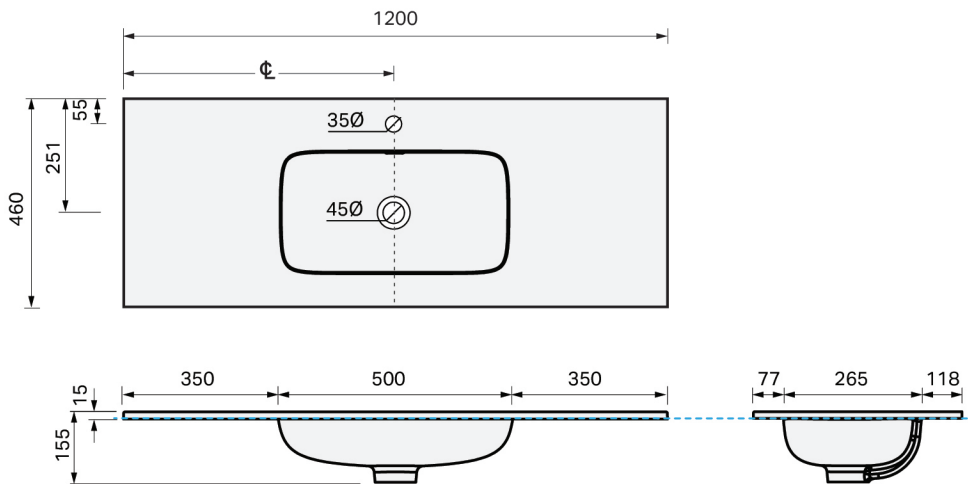

CITY LITE 46 CONSOLE 1200SB 1DR WALL, CLEO MINERAL CAST BASIN

SPECIFICATION

Product Code:	CL46-120C-ABAW-[Finish Code]-[Top Code] Finish Codes: F01, F02 Top Codes: CWG (Cleo White Gloss basin), CWM (Cleo White Matte basin)
Top:	Cleo Mineral Cast basin. Available in White Gloss and White Matte finishes. 7 litre bowl capacity. Overflow rated at 9L per minute.
Taphole:	White Gloss basin supplied with taphole. White Matte basin supplied without a taphole. If basin-mounted tapware is preferred, a taphole can be drilled on site using the supplied bi-metal hole saw. Overflow rated at 9L per minute.
Cabinet:	Cabinet made in New Zealand. Soft-close drawer.
Notes:	5-year warranty. Drawings depict cabinet with Cleo basin top. Tapware & waste not included.

TOP:

CABINET:

Overall vanity height = Cabinet height + Top thickness.

PLUMBING LOCATION:

IMPORTANT NOTE: Throughout this guide, dimensions may vary by ± 3 mm. Please read the installation manual for detailed information on installing the product. St. Michel pursues a policy of continuing improvement in design and manufacturing of its products. The right is therefore reserved to vary specifications without notice.