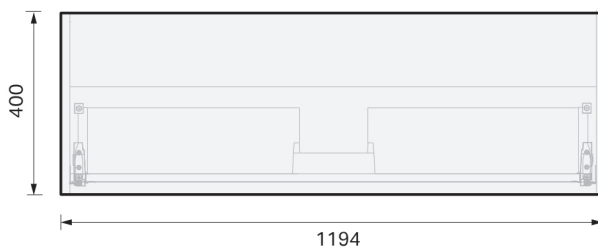

CITY LITE 46 CONSOLE 1200SB 1DR WALL, CLEO MINERAL CAST BASIN

SPECIFICATION

Product Code:	CL46-120C-ABAW-[Finish Code]-[Top Code] Finish Codes: F01, F02 Top Codes: CWG (Cleo White Gloss basin), CWM (Cleo White Matte basin)
Top:	Cleo Mineral Cast basin. Available in White Gloss and White Matte finishes. 7 litre bowl capacity. Overflow rated at 9L per minute.
Taphole:	White Gloss basin supplied with taphole. White Matte basin supplied without a taphole. If basin-mounted tapware is preferred, a taphole can be drilled on site using the supplied bi-metal hole saw. Overflow rated at 9L per minute.
Cabinet:	Cabinet made in New Zealand. Soft-close drawer.
Notes:	5-year warranty. Drawings depict cabinet with Cleo basin top. Tapware & waste not included.

TOP:

CABINET:

Overall vanity height = Cabinet height + Top thickness.

PLUMBING LOCATION:

IMPORTANT NOTE: Throughout this guide, dimensions may vary by ± 3 mm. Please read the installation manual for detailed information on installing the product. St. Michel pursues a policy of continuing improvement in design and manufacturing of its products. The right is therefore reserved to vary specifications without notice.