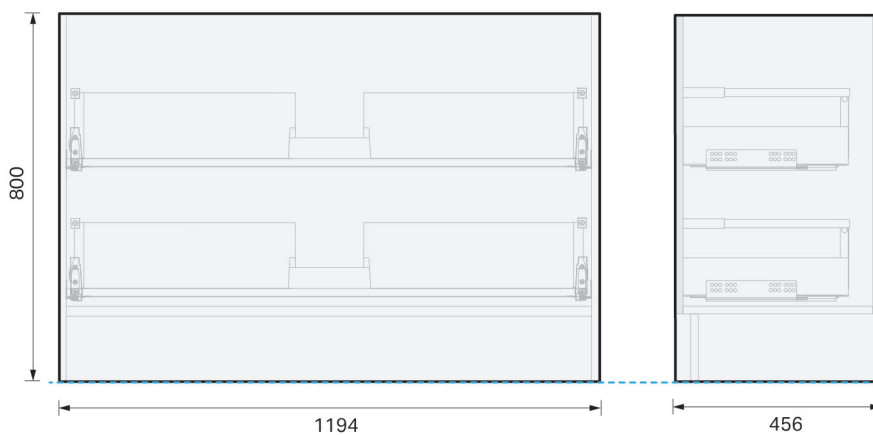

CITY LITE 46 CONSOLE 1200SB 2DR FLOOR, CLEO MINERAL CAST BASIN

SPECIFICATION

| | |
|----------------------|---|
| Product Code: | CL46-120C-ACAF-[Finish Code]-[Top Code] Finish Codes: F01, F02 Top Codes: CWG (Cleo White Gloss basin), CWM (Cleo White Matte basin) |
| Top: | Cleo Mineral Cast basin. Available in White Gloss and White Matte finishes. 7 litre bowl capacity. Overflow rated at 9L per minute. |
| Taphole: | White Gloss basin supplied with taphole. White Matte basin supplied without a taphole. If basin-mounted tapware is preferred, a taphole can be drilled on site using the supplied bi-metal hole saw. Overflow rated at 9L per minute. |
| Cabinet: | Cabinet made in New Zealand. Soft-close drawer. |
| Notes: | 5-year warranty. Drawings depict cabinet with Cleo basin top. Tapware & waste not included. |

TOP:

CABINET:

Overall vanity height = Cabinet height + Top thickness.

PLUMBING LOCATION:

IMPORTANT NOTE: Throughout this guide, dimensions may vary by ± 3 mm. Please read the installation manual for detailed information on installing the product. St. Michel pursues a policy of continuing improvement in design and manufacturing of its products. The right is therefore reserved to vary specifications without notice.