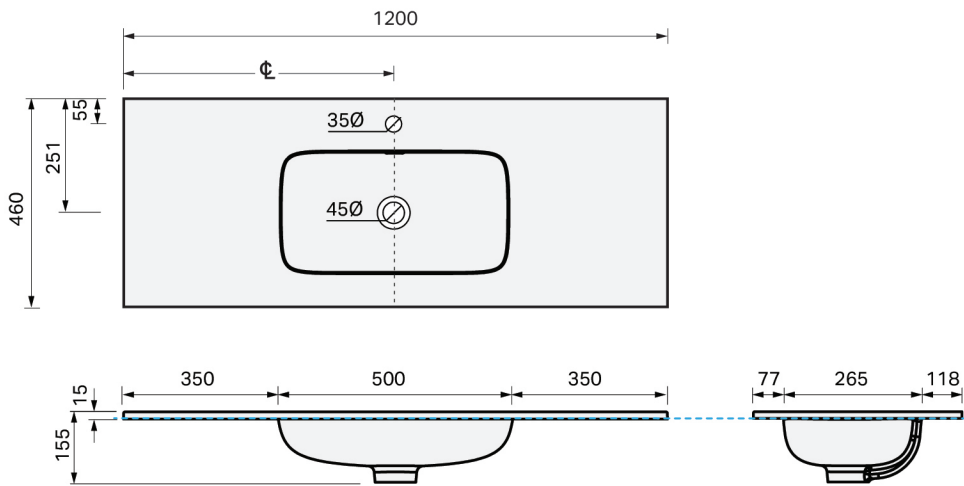

CITY LITE 46 CONSOLE 1200SB 2DR FLOOR, CLEO MINERAL CAST BASIN

SPECIFICATION

| | |
|----------------------|---|
| Product Code: | CL46-120C-ACAF-[Finish Code]-[Top Code] Finish Codes: F01, F02 Top Codes: CWG (Cleo White Gloss basin), CWM (Cleo White Matte basin) |
| Top: | Cleo Mineral Cast basin. Available in White Gloss and White Matte finishes. 7 litre bowl capacity. Overflow rated at 9L per minute. |
| Taphole: | White Gloss basin supplied with taphole. White Matte basin supplied without a taphole. If basin-mounted tapware is preferred, a taphole can be drilled on site using the supplied bi-metal hole saw. Overflow rated at 9L per minute. |
| Cabinet: | Cabinet made in New Zealand. Soft-close drawer. |
| Notes: | 5-year warranty. Drawings depict cabinet with Cleo basin top. Tapware & waste not included. |

TOP:

CABINET:

Overall vanity height = Cabinet height + Top thickness.

PLUMBING LOCATION:

IMPORTANT NOTE: Throughout this guide, dimensions may vary by ± 3 mm. Please read the installation manual for detailed information on installing the product. St. Michel pursues a policy of continuing improvement in design and manufacturing of its products. The right is therefore reserved to vary specifications without notice.