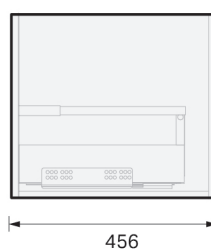

CITY LITE 46 CONSOLE 1200SB 2DR (SIDE BY SIDE) WALL, CLEO MINERAL CAST BASIN

SPECIFICATION

Product Code:	CL46-120C-ACAW-[Finish Code]-[Top Code] Finish Codes: F01, F02 Top Codes: CWG (Cleo White Gloss basin), CWM (Cleo White Matte basin)
Top:	Cleo Mineral Cast basin. Available in White Gloss and White Matte finishes. 7 litre bowl capacity. Overflow rated at 9L per minute.
Taphole:	White Gloss basin supplied with taphole. White Matte basin supplied without a taphole. If basin-mounted tapware is preferred, a taphole can be drilled on site using the supplied bi-metal hole saw.
Cabinet:	Cabinet made in New Zealand. Soft-close drawer.
Notes:	5-year warranty. Drawings depict cabinet with Cleo basin top. Tapware & waste not included.

TOP:

CABINET:

Overall vanity height = Cabinet height + Top thickness.

IMPORTANT NOTE: Throughout this guide, dimensions may vary by ± 3 mm. Please read the installation manual for detailed information on installing the product. St. Michel pursues a policy of continuing improvement in design and manufacturing of its products. The right is therefore reserved to vary specifications without notice.