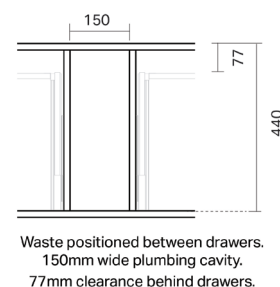

CITY LITE 46 CONSOLE 1200SB 2DR (SIDE BY SIDE) WALL, CLEO MINERAL CAST BASIN

SPECIFICATION

Product Code:	CL46-120C-ACAW-[Finish Code]-[Top Code] Finish Codes: F01, F02 Top Codes: CWG (Cleo White Gloss basin), CWM (Cleo White Matte basin)
Top:	Cleo Mineral Cast basin. Available in White Gloss and White Matte finishes. 7 litre bowl capacity. Overflow rated at 9L per minute.
Taphole:	White Gloss basin supplied with taphole. White Matte basin supplied without a taphole. If basin-mounted tapware is preferred, a taphole can be drilled on site using the supplied bi-metal hole saw.
Cabinet:	Cabinet made in New Zealand. Soft-close drawer.
Notes:	5-year warranty. Drawings depict cabinet with Cleo basin top. Tapware & waste not included.

TOP:

CABINET:

Overall vanity height = Cabinet height + Top thickness.

IMPORTANT NOTE: Throughout this guide, dimensions may vary by ± 3 mm. Please read the installation manual for detailed information on installing the product. St. Michel pursues a policy of continuing improvement in design and manufacturing of its products. The right is therefore reserved to vary specifications without notice.