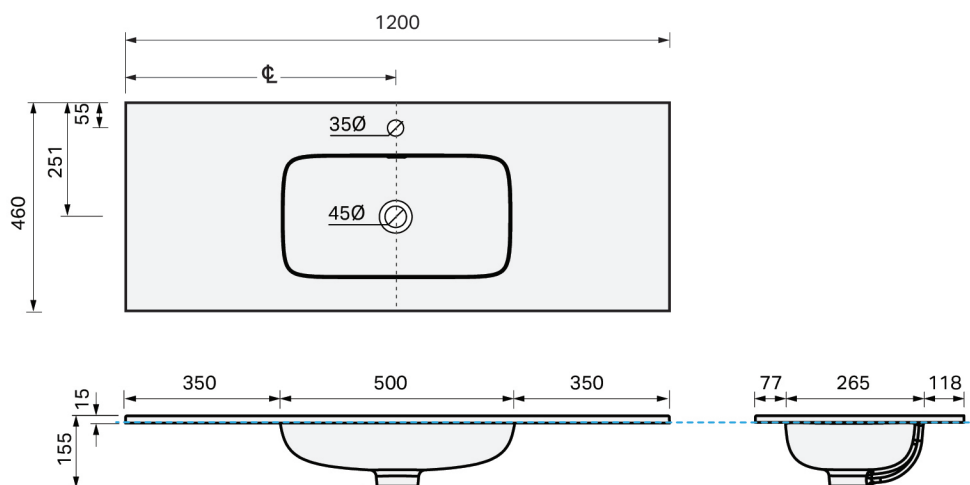

CITY LITE 46 CONSOLE 1200SB 2DR (SIDE BY SIDE) WALL, CLEO MINERAL CAST BASIN

SPECIFICATION

Product Code:	CL46-120C-ACAW-[Finish Code]-[Top Code] Finish Codes: F01, F02 Top Codes: CWG (Cleo White Gloss basin), CWM (Cleo White Matte basin)
Top:	Cleo Mineral Cast basin. Available in White Gloss and White Matte finishes. 7 litre bowl capacity. Overflow rated at 9L per minute.
Taphole:	White Gloss basin supplied with taphole. White Matte basin supplied without a taphole. If basin-mounted tapware is preferred, a taphole can be drilled on site using the supplied bi-metal hole saw.
Cabinet:	Cabinet made in New Zealand. Soft-close drawer.
Notes:	5-year warranty. Drawings depict cabinet with Cleo basin top. Tapware & waste not included.

TOP:

CABINET:

Overall vanity height = Cabinet height + Top thickness.

IMPORTANT NOTE: Throughout this guide, dimensions may vary by ± 3 mm. Please read the installation manual for detailed information on installing the product. St. Michel pursues a policy of continuing improvement in design and manufacturing of its products. The right is therefore reserved to vary specifications without notice.