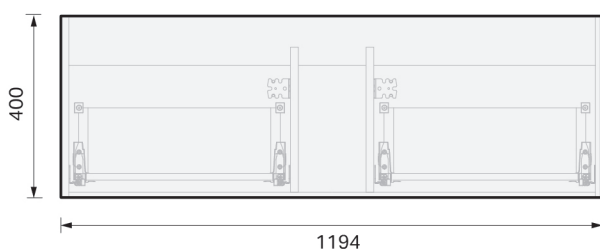

CITY LITE 46 CONSOLE 1200SB 2DR (SIDE BY SIDE) WALL, CLEO MINERAL CAST BASIN

SPECIFICATION

Product Code:	CL46-120C-ACAW-[Finish Code]-[Top Code] Finish Codes: F01, F02 Top Codes: CWG (Cleo White Gloss basin), CWM (Cleo White Matte basin)
Top:	Cleo Mineral Cast basin. Available in White Gloss and White Matte finishes. 7 litre bowl capacity. Overflow rated at 9L per minute.
Taphole:	White Gloss basin supplied with taphole. White Matte basin supplied without a taphole. If basin-mounted tapware is preferred, a taphole can be drilled on site using the supplied bi-metal hole saw.
Cabinet:	Cabinet made in New Zealand. Soft-close drawer.
Notes:	5-year warranty. Drawings depict cabinet with Cleo basin top. Tapware & waste not included.

TOP:

CABINET:

Overall vanity height = Cabinet height + Top thickness.

IMPORTANT NOTE: Throughout this guide, dimensions may vary by ± 3 mm. Please read the installation manual for detailed information on installing the product. St. Michel pursues a policy of continuing improvement in design and manufacturing of its products. The right is therefore reserved to vary specifications without notice.