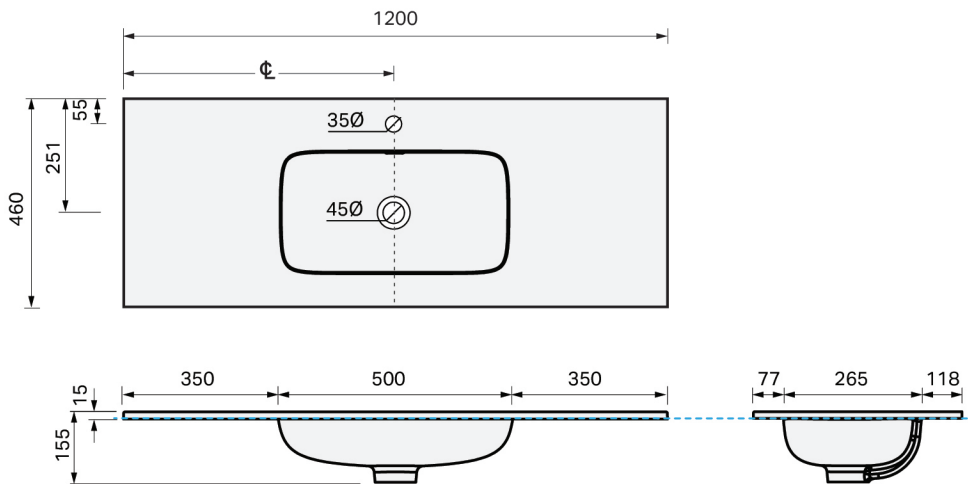

# CITY LITE 46 CONSOLE 1200SB 4DR (SIDE BY SIDE) FLOOR, CLEO MINERAL CAST BASIN

## SPECIFICATION

<b>Product Code:</b>	<b>CL46-120C-AEAF-[Finish Code]-[Top Code]</b> Finish Codes: F01, F02 Top Codes: CWG (Cleo White Gloss basin), CWM (Cleo White Matte basin)
<b>Top:</b>	Cleo Mineral Cast basin. Available in White Gloss and White Matte finishes. 7 litre bowl capacity. Overflow rated at 9L per minute.
<b>Taphole:</b>	White Gloss basin supplied with taphole. White Matte basin supplied without a taphole. If basin-mounted tapware is preferred, a taphole can be drilled on site using the supplied bi-metal hole saw.
<b>Cabinet:</b>	Cabinet made in New Zealand. Soft-close drawer.
<b>Notes:</b>	5-year warranty. Drawings depict cabinet with Cleo basin top. Tapware & waste not included.

### CABINET:

Overall vanity height = Cabinet height + Top thickness.

**IMPORTANT NOTE:** Throughout this guide, dimensions may vary by  $\pm 3$ mm. Please read the installation manual for detailed information on installing the product. St. Michel pursues a policy of continuing improvement in design and manufacturing of its products. The right is therefore reserved to vary specifications without notice.