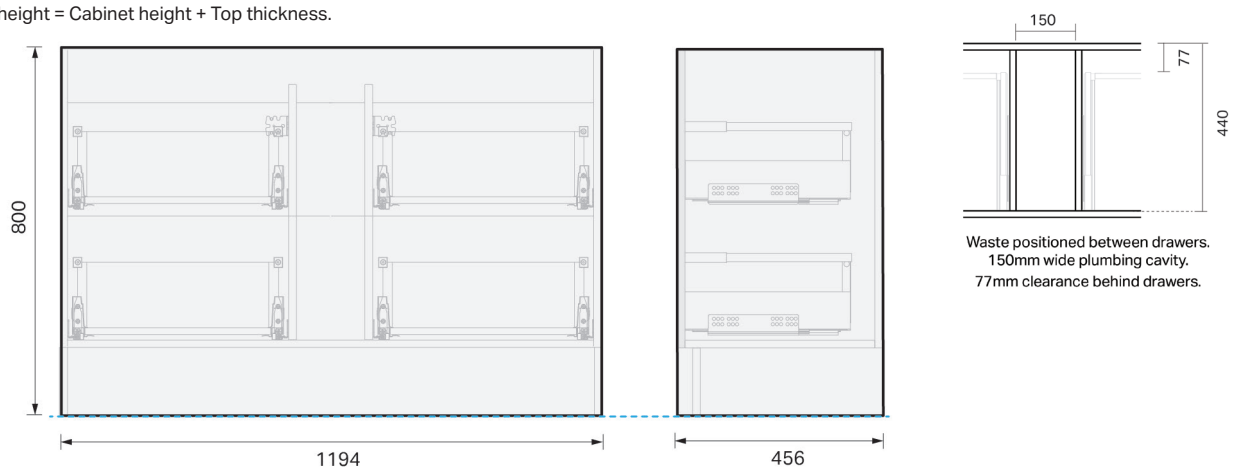

## SPECIFICATION

<b>Product Code:</b>	<b>CL46-120C-AEAF-[Finish Code]-[Top Code]</b> Finish Codes: F01, F02 Top Codes: CWG (Cleo White Gloss basin), CWM (Cleo White Matte basin)
<b>Top:</b>	Cleo Mineral Cast basin. Available in White Gloss and White Matte finishes. 7 litre bowl capacity. Overflow rated at 9L per minute.
<b>Taphole:</b>	White Gloss basin supplied with taphole. White Matte basin supplied without a taphole. If basin-mounted tapware is preferred, a taphole can be drilled on site using the supplied bi-metal hole saw.
<b>Cabinet:</b>	Cabinet made in New Zealand. Soft-close drawer.
<b>Notes:</b>	5-year warranty. Drawings depict cabinet with Cleo basin top. Tapware & waste not included.

### CABINET:

Overall vanity height = Cabinet height + Top thickness.

**IMPORTANT NOTE:** Throughout this guide, dimensions may vary by  $\pm 3$ mm. Please read the installation manual for detailed information on installing the product. St. Michel pursues a policy of continuing improvement in design and manufacturing of its products. The right is therefore reserved to vary specifications without notice.