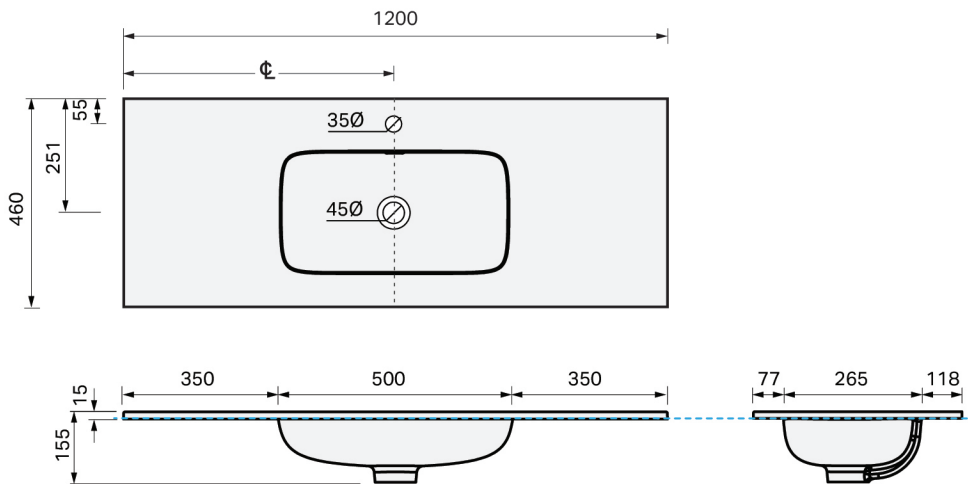

CITY LITE 46 CONSOLE 1200SB 1D/1DR (LH DRAWER) WALL, CLEO MINERAL CAST BASIN

SPECIFICATION

Product Code:	CL46-120C-BLAW-[Finish Code]-[Top Code] Finish Codes: F01, F02 Top Codes: CWG (Cleo White Gloss basin), CWM (Cleo White Matte basin)
Top:	Cleo Mineral Cast basin. Available in White Gloss and White Matte finishes. 7 litre bowl capacity. Overflow rated at 9L per minute.
Taphole:	White Gloss basin supplied with taphole. White Matte basin supplied without a taphole. If basin-mounted tapware is preferred, a taphole can be drilled on site using the supplied bi-metal hole saw.
Cabinet:	Cabinet made in New Zealand. Soft-close drawer.
Notes:	5-year warranty. Drawings depict cabinet with Cleo basin top. Tapware & waste not included.

TOP:

CABINET:

Overall vanity height = Cabinet height + Top thickness.

PLUMBING LOCATION:

IMPORTANT NOTE: Throughout this guide, dimensions may vary by ± 3 mm. Please read the installation manual for detailed information on installing the product. St. Michel pursues a policy of continuing improvement in design and manufacturing of its products. The right is therefore reserved to vary specifications without notice.