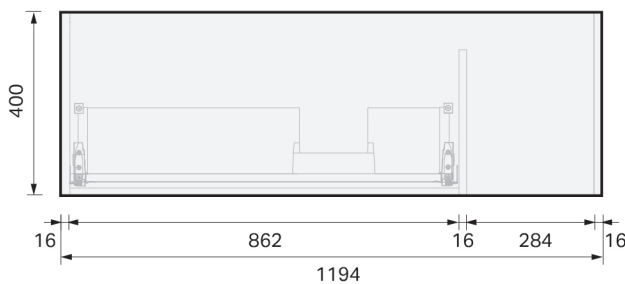

CITY LITE 46 CONSOLE 1200SB 1D/1DR (LH DRAWER) WALL, CLEO MINERAL CAST BASIN

SPECIFICATION

Product Code:	CL46-120C-BLAW-[Finish Code]-[Top Code] Finish Codes: F01, F02 Top Codes: CWG (Cleo White Gloss basin), CWM (Cleo White Matte basin)
Top:	Cleo Mineral Cast basin. Available in White Gloss and White Matte finishes. 7 litre bowl capacity. Overflow rated at 9L per minute.
Taphole:	White Gloss basin supplied with taphole. White Matte basin supplied without a taphole. If basin-mounted tapware is preferred, a taphole can be drilled on site using the supplied bi-metal hole saw.
Cabinet:	Cabinet made in New Zealand. Soft-close drawer.
Notes:	5-year warranty. Drawings depict cabinet with Cleo basin top. Tapware & waste not included.

TOP:

CABINET:

Overall vanity height = Cabinet height + Top thickness.

PLUMBING LOCATION:

IMPORTANT NOTE: Throughout this guide, dimensions may vary by ± 3 mm. Please read the installation manual for detailed information on installing the product. St. Michel pursues a policy of continuing improvement in design and manufacturing of its products. The right is therefore reserved to vary specifications without notice.