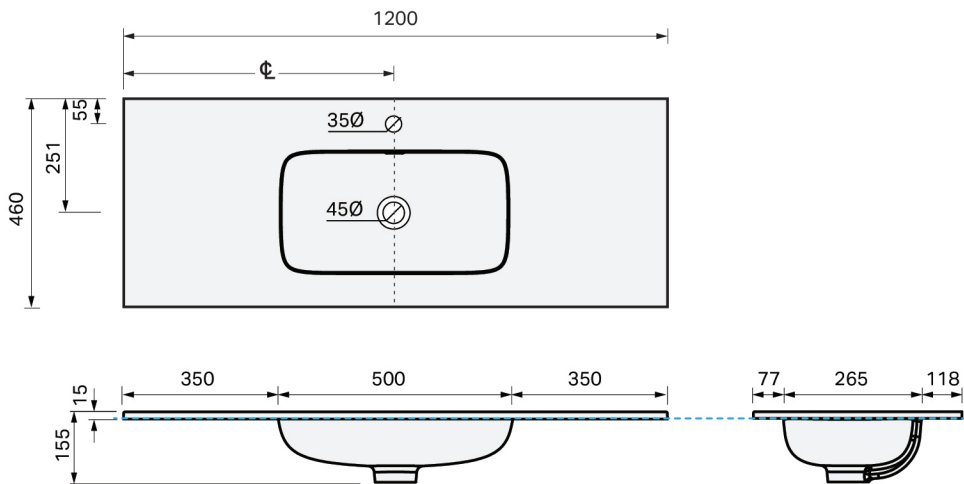

# CITY LITE 46 CONSOLE 1200SB 1D/2DR (STACKED LH DRAWERS) FLOOR, CLEO MINERAL CAST BASIN

## SPECIFICATION

<b>Product Code:</b>	<b>CL46-120C-BMAF-[Finish Code]-[Top Code]</b> Finish Codes: F01, F02 Top Codes: CWG (Cleo White Gloss basin), CWM (Cleo White Matte basin)
<b>Top:</b>	Cleo Mineral Cast basin. Available in White Gloss and White Matte finishes. 7 litre bowl capacity. Overflow rated at 9L per minute.
<b>Taphole:</b>	White Gloss basin supplied with taphole. White Matte basin supplied without a taphole. If basin-mounted tapware is preferred, a taphole can be drilled on site using the supplied bi-metal hole saw.
<b>Cabinet:</b>	Cabinet made in New Zealand. Soft-close drawer.
<b>Notes:</b>	5-year warranty. Drawings depict cabinet with Cleo basin top. Tapware & waste not included.

### CABINET:

Overall vanity height = Cabinet height + Top thickness.

### PLUMBING LOCATION:

**IMPORTANT NOTE:** Throughout this guide, dimensions may vary by  $\pm 3$ mm. Please read the installation manual for detailed information on installing the product. St. Michel pursues a policy of continuing improvement in design and manufacturing of its products. The right is therefore reserved to vary specifications without notice.