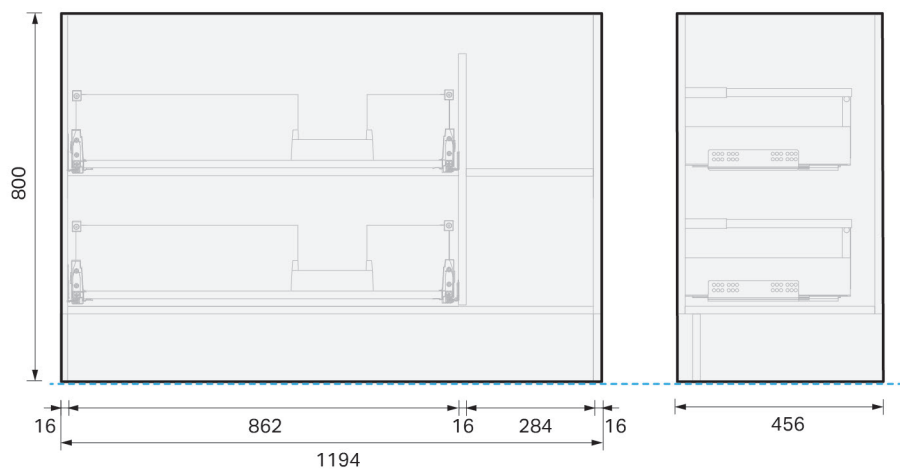

## SPECIFICATION

<b>Product Code:</b>	<b>CL46-120C-BMAF-[Finish Code]-[Top Code]</b> Finish Codes: F01, F02 Top Codes: CWG (Cleo White Gloss basin), CWM (Cleo White Matte basin)
<b>Top:</b>	Cleo Mineral Cast basin. Available in White Gloss and White Matte finishes. 7 litre bowl capacity. Overflow rated at 9L per minute.
<b>Taphole:</b>	White Gloss basin supplied with taphole. White Matte basin supplied without a taphole. If basin-mounted tapware is preferred, a taphole can be drilled on site using the supplied bi-metal hole saw.
<b>Cabinet:</b>	Cabinet made in New Zealand. Soft-close drawer.
<b>Notes:</b>	5-year warranty. Drawings depict cabinet with Cleo basin top. Tapware & waste not included.

### CABINET:

Overall vanity height = Cabinet height + Top thickness.

### PLUMBING LOCATION:

**IMPORTANT NOTE:** Throughout this guide, dimensions may vary by  $\pm 3$ mm. Please read the installation manual for detailed information on installing the product. St. Michel pursues a policy of continuing improvement in design and manufacturing of its products. The right is therefore reserved to vary specifications without notice.