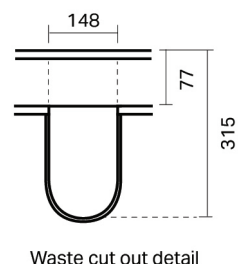

CITY LITE 46 CONSOLE 1200SB 1D/2DR (STACKED LH DRAWERS) MAXI WALL, CLEO MINERAL CAST BASIN

SPECIFICATION

Product Code:	CL46-120C-BMAM-[Finish Code]-[Top Code] Finish Codes: F01, F02 Top Codes: CWG (Cleo White Gloss basin), CWM (Cleo White Matte basin)
Top:	Cleo Mineral Cast basin. Available in White Gloss and White Matte finishes. 7 litre bowl capacity. Overflow rated at 9L per minute.
Taphole:	White Gloss basin supplied with taphole. White Matte basin supplied without a taphole. If basin-mounted tapware is preferred, a taphole can be drilled on site using the supplied bi-metal hole saw.
Cabinet:	Cabinet made in New Zealand. Soft-close drawer.
Notes:	5-year warranty. Drawings depict cabinet with Cleo basin top. Tapware & waste not included.

TOP:

CABINET:

Overall vanity height = Cabinet height + Top thickness.

PLUMBING LOCATION:

IMPORTANT NOTE: Throughout this guide, dimensions may vary by ± 3 mm. Please read the installation manual for detailed information on installing the product. St. Michel pursues a policy of continuing improvement in design and manufacturing of its products. The right is therefore reserved to vary specifications without notice.