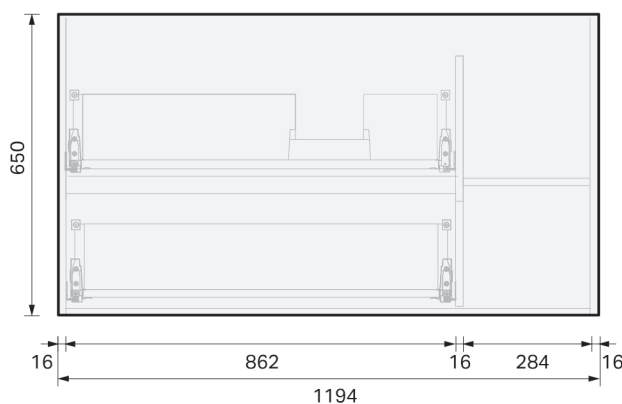

CITY LITE 46 CONSOLE 1200SB 1D/2DR (STACKED LH DRAWERS) MAXI WALL, CLEO MINERAL CAST BASIN

SPECIFICATION

Product Code:	CL46-120C-BMAM-[Finish Code]-[Top Code] Finish Codes: F01, F02 Top Codes: CWG (Cleo White Gloss basin), CWM (Cleo White Matte basin)
Top:	Cleo Mineral Cast basin. Available in White Gloss and White Matte finishes. 7 litre bowl capacity. Overflow rated at 9L per minute.
Taphole:	White Gloss basin supplied with taphole. White Matte basin supplied without a taphole. If basin-mounted tapware is preferred, a taphole can be drilled on site using the supplied bi-metal hole saw.
Cabinet:	Cabinet made in New Zealand. Soft-close drawer.
Notes:	5-year warranty. Drawings depict cabinet with Cleo basin top. Tapware & waste not included.

TOP:

CABINET:

Overall vanity height = Cabinet height + Top thickness.

PLUMBING LOCATION:

IMPORTANT NOTE: Throughout this guide, dimensions may vary by ± 3 mm. Please read the installation manual for detailed information on installing the product. St. Michel pursues a policy of continuing improvement in design and manufacturing of its products. The right is therefore reserved to vary specifications without notice.