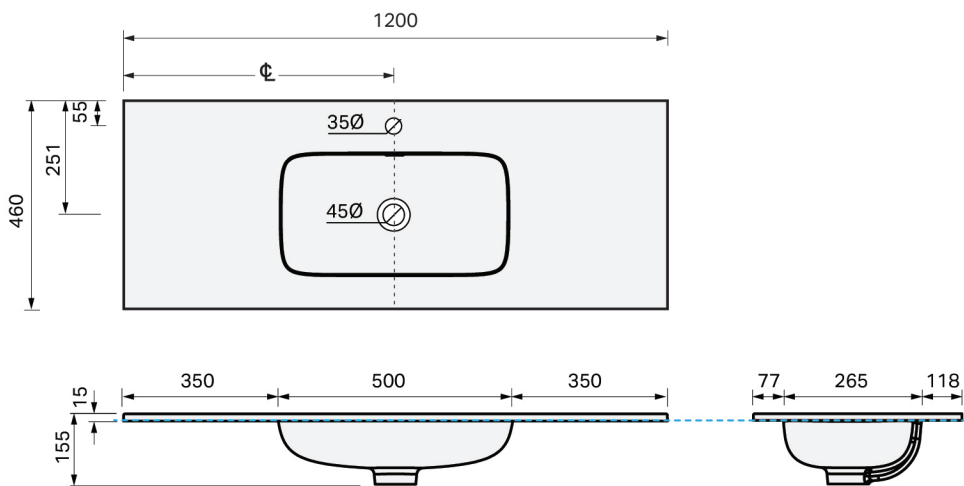

CITY LITE 46 CONSOLE 1200SB 1D/2DR (STACKED LH DRAWERS) MAXI WALL, CLEO MINERAL CAST BASIN

SPECIFICATION

Product Code:	CL46-120C-BMAM-[Finish Code]-[Top Code] Finish Codes: F01, F02 Top Codes: CWG (Cleo White Gloss basin), CWM (Cleo White Matte basin)
Top:	Cleo Mineral Cast basin. Available in White Gloss and White Matte finishes. 7 litre bowl capacity. Overflow rated at 9L per minute.
Taphole:	White Gloss basin supplied with taphole. White Matte basin supplied without a taphole. If basin-mounted tapware is preferred, a taphole can be drilled on site using the supplied bi-metal hole saw.
Cabinet:	Cabinet made in New Zealand. Soft-close drawer.
Notes:	5-year warranty. Drawings depict cabinet with Cleo basin top. Tapware & waste not included.

TOP:

CABINET:

Overall vanity height = Cabinet height + Top thickness.

PLUMBING LOCATION:

IMPORTANT NOTE: Throughout this guide, dimensions may vary by ± 3 mm. Please read the installation manual for detailed information on installing the product. St. Michel pursues a policy of continuing improvement in design and manufacturing of its products. The right is therefore reserved to vary specifications without notice.