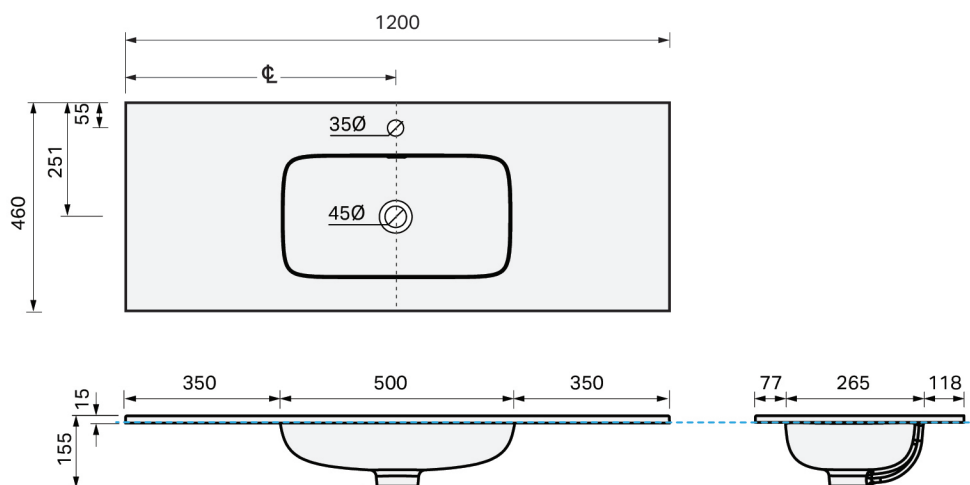

CITY LITE 46 CONSOLE 1200SB 1D/1DR (RH DRAWER) WALL, CLEO MINERAL CAST BASIN

SPECIFICATION

Product Code:	CL46-120C-BRAW-[Finish Code]-[Top Code] Finish Codes: F01, F02 Top Codes: CWG (Cleo White Gloss basin), CWM (Cleo White Matte basin)
Top:	Cleo Mineral Cast basin. Available in White Gloss and White Matte finishes. 7 litre bowl capacity. Overflow rated at 9L per minute.
Taphole:	White Gloss basin supplied with taphole. White Matte basin supplied without a taphole. If basin-mounted tapware is preferred, a taphole can be drilled on site using the supplied bi-metal hole saw.
Cabinet:	Cabinet made in New Zealand. Soft-close drawer.
Notes:	5-year warranty. Drawings depict cabinet with Cleo basin top. Tapware & waste not included.

TOP:

CABINET:

Overall vanity height = Cabinet height + Top thickness.

PLUMBING LOCATION:

IMPORTANT NOTE: Throughout this guide, dimensions may vary by ± 3 mm. Please read the installation manual for detailed information on installing the product. St. Michel pursues a policy of continuing improvement in design and manufacturing of its products. The right is therefore reserved to vary specifications without notice.