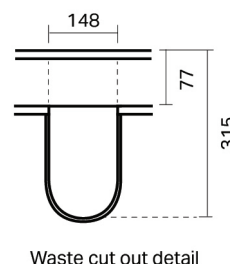

CITY LITE 46 CONSOLE 1200SB 1D/1DR (RH DRAWER) WALL, CLEO MINERAL CAST BASIN

SPECIFICATION

Product Code:	CL46-120C-BRAW-[Finish Code]-[Top Code] Finish Codes: F01, F02 Top Codes: CWG (Cleo White Gloss basin), CWM (Cleo White Matte basin)
Top:	Cleo Mineral Cast basin. Available in White Gloss and White Matte finishes. 7 litre bowl capacity. Overflow rated at 9L per minute.
Taphole:	White Gloss basin supplied with taphole. White Matte basin supplied without a taphole. If basin-mounted tapware is preferred, a taphole can be drilled on site using the supplied bi-metal hole saw.
Cabinet:	Cabinet made in New Zealand. Soft-close drawer.
Notes:	5-year warranty. Drawings depict cabinet with Cleo basin top. Tapware & waste not included.

TOP:

CABINET:

Overall vanity height = Cabinet height + Top thickness.

PLUMBING LOCATION:

IMPORTANT NOTE: Throughout this guide, dimensions may vary by ± 3 mm. Please read the installation manual for detailed information on installing the product. St. Michel pursues a policy of continuing improvement in design and manufacturing of its products. The right is therefore reserved to vary specifications without notice.