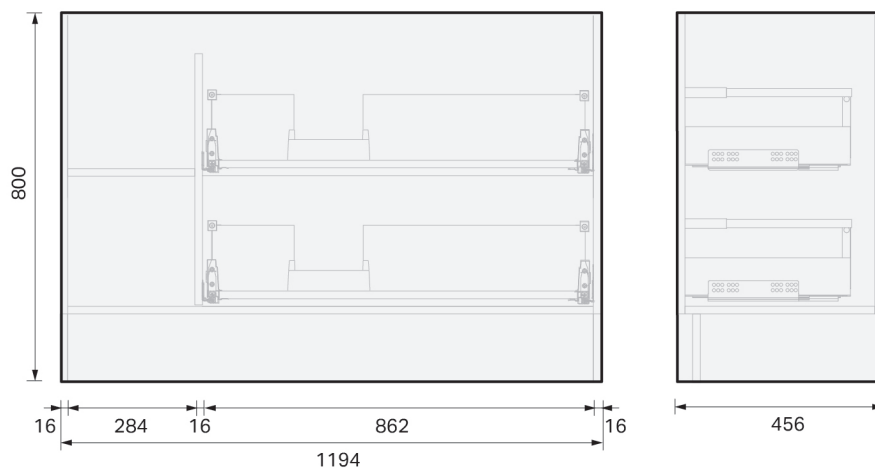

CITY LITE 46 CONSOLE 1200SB 1D/2DR (STACKED RH DRAWERS) FLOOR, CLEO MINERAL CAST BASIN

SPECIFICATION

Product Code:	CL46-120C-BSAF-[Finish Code]-[Top Code] Finish Codes: F01, F02 Top Codes: CWG (Cleo White Gloss basin), CWM (Cleo White Matte basin)
Top:	Cleo Mineral Cast basin. Available in White Gloss and White Matte finishes. 7 litre bowl capacity. Overflow rated at 9L per minute.
Taphole:	White Gloss basin supplied with taphole. White Matte basin supplied without a taphole. If basin-mounted tapware is preferred, a taphole can be drilled on site using the supplied bi-metal hole saw.
Cabinet:	Cabinet made in New Zealand. Soft-close drawer.
Notes:	5-year warranty. Drawings depict cabinet with Cleo basin top. Tapware & waste not included.

TOP:

CABINET:

Overall vanity height = Cabinet height + Top thickness.

PLUMBING LOCATION:

IMPORTANT NOTE: Throughout this guide, dimensions may vary by ± 3 mm. Please read the installation manual for detailed information on installing the product. St. Michel pursues a policy of continuing improvement in design and manufacturing of its products. The right is therefore reserved to vary specifications without notice.