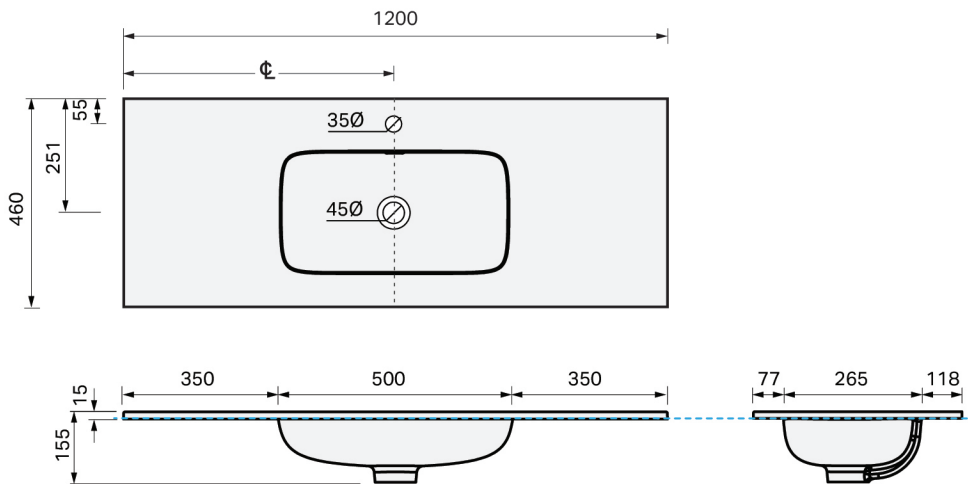

CITY LITE 46 CONSOLE 1200SB 1D/2DR (STACKED RH DRAWERS) FLOOR, CLEO MINERAL CAST BASIN

SPECIFICATION

Product Code:	CL46-120C-BSAF-[Finish Code]-[Top Code] Finish Codes: F01, F02 Top Codes: CWG (Cleo White Gloss basin), CWM (Cleo White Matte basin)
Top:	Cleo Mineral Cast basin. Available in White Gloss and White Matte finishes. 7 litre bowl capacity. Overflow rated at 9L per minute.
Taphole:	White Gloss basin supplied with taphole. White Matte basin supplied without a taphole. If basin-mounted tapware is preferred, a taphole can be drilled on site using the supplied bi-metal hole saw.
Cabinet:	Cabinet made in New Zealand. Soft-close drawer.
Notes:	5-year warranty. Drawings depict cabinet with Cleo basin top. Tapware & waste not included.

TOP:

CABINET:

Overall vanity height = Cabinet height + Top thickness.

PLUMBING LOCATION:

IMPORTANT NOTE: Throughout this guide, dimensions may vary by ± 3 mm. Please read the installation manual for detailed information on installing the product. St. Michel pursues a policy of continuing improvement in design and manufacturing of its products. The right is therefore reserved to vary specifications without notice.