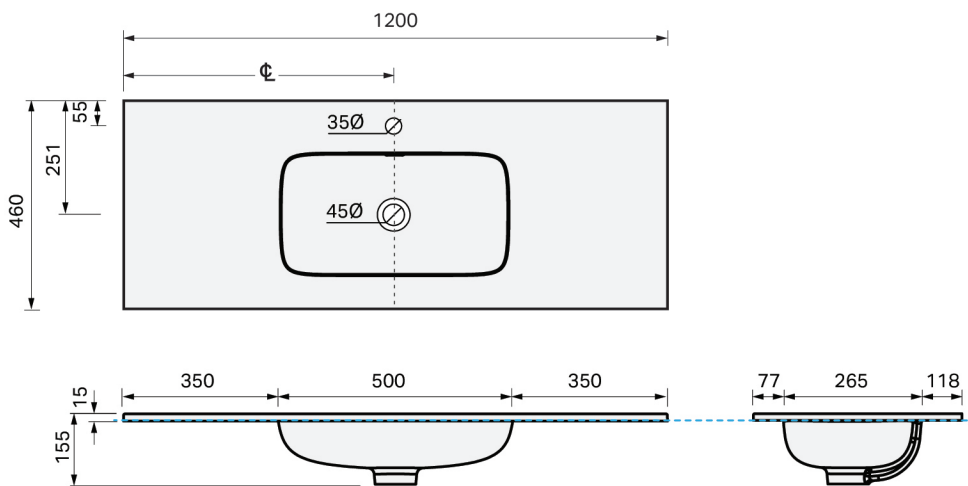

CITY LITE 46 CONSOLE 1200SB 1D/2DR (STACKED RH DRAWERS) MAXI WALL, CLEO MINERAL CAST BASIN

SPECIFICATION

Product Code:	CL46-120C-BSAM-[Finish Code]-[Top Code] Finish Codes: F01, F02 Top Codes: CWG (Cleo White Gloss basin), CWM (Cleo White Matte basin)
Top:	Cleo Mineral Cast basin. Available in White Gloss and White Matte finishes. 7 litre bowl capacity. Overflow rated at 9L per minute.
Taphole:	White Gloss basin supplied with taphole. White Matte basin supplied without a taphole. If basin-mounted tapware is preferred, a taphole can be drilled on site using the supplied bi-metal hole saw.
Cabinet:	Cabinet made in New Zealand. Soft-close drawer.
Notes:	5-year warranty. Drawings depict cabinet with Cleo basin top. Tapware & waste not included.

TOP:

CABINET:

Overall vanity height = Cabinet height + Top thickness.

PLUMBING LOCATION:

IMPORTANT NOTE: Throughout this guide, dimensions may vary by ± 3 mm. Please read the installation manual for detailed information on installing the product. St. Michel pursues a policy of continuing improvement in design and manufacturing of its products. The right is therefore reserved to vary specifications without notice.