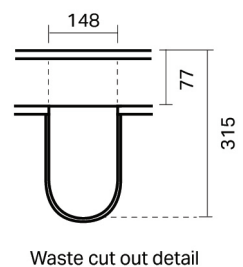

CITY LITE 46 CONSOLE 1200SB 1D/2DR (STACKED RH DRAWERS) MAXI WALL, CLEO MINERAL CAST BASIN

SPECIFICATION

Product Code:	CL46-120C-BSAM-[Finish Code]-[Top Code] Finish Codes: F01, F02 Top Codes: CWG (Cleo White Gloss basin), CWM (Cleo White Matte basin)
Top:	Cleo Mineral Cast basin. Available in White Gloss and White Matte finishes. 7 litre bowl capacity. Overflow rated at 9L per minute.
Taphole:	White Gloss basin supplied with taphole. White Matte basin supplied without a taphole. If basin-mounted tapware is preferred, a taphole can be drilled on site using the supplied bi-metal hole saw.
Cabinet:	Cabinet made in New Zealand. Soft-close drawer.
Notes:	5-year warranty. Drawings depict cabinet with Cleo basin top. Tapware & waste not included.

TOP:

CABINET:

Overall vanity height = Cabinet height + Top thickness.

PLUMBING LOCATION:

IMPORTANT NOTE: Throughout this guide, dimensions may vary by ± 3 mm. Please read the installation manual for detailed information on installing the product. St. Michel pursues a policy of continuing improvement in design and manufacturing of its products. The right is therefore reserved to vary specifications without notice.