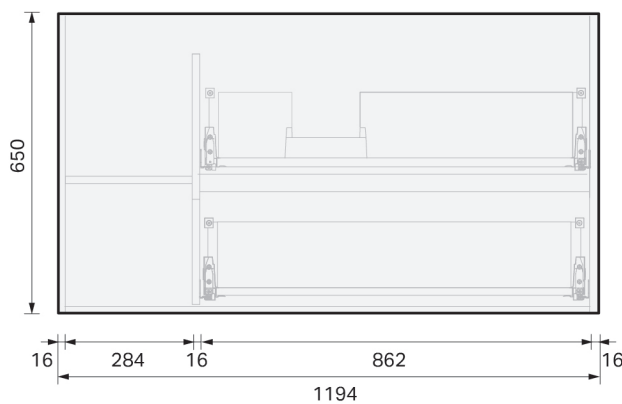

CITY LITE 46 CONSOLE 1200SB 1D/2DR (STACKED RH DRAWERS) MAXI WALL, CLEO MINERAL CAST BASIN

SPECIFICATION

Product Code:	CL46-120C-BSAM-[Finish Code]-[Top Code] Finish Codes: F01, F02 Top Codes: CWG (Cleo White Gloss basin), CWM (Cleo White Matte basin)
Top:	Cleo Mineral Cast basin. Available in White Gloss and White Matte finishes. 7 litre bowl capacity. Overflow rated at 9L per minute.
Taphole:	White Gloss basin supplied with taphole. White Matte basin supplied without a taphole. If basin-mounted tapware is preferred, a taphole can be drilled on site using the supplied bi-metal hole saw.
Cabinet:	Cabinet made in New Zealand. Soft-close drawer.
Notes:	5-year warranty. Drawings depict cabinet with Cleo basin top. Tapware & waste not included.

TOP:

CABINET:

Overall vanity height = Cabinet height + Top thickness.

PLUMBING LOCATION:

IMPORTANT NOTE: Throughout this guide, dimensions may vary by ± 3 mm. Please read the installation manual for detailed information on installing the product. St. Michel pursues a policy of continuing improvement in design and manufacturing of its products. The right is therefore reserved to vary specifications without notice.