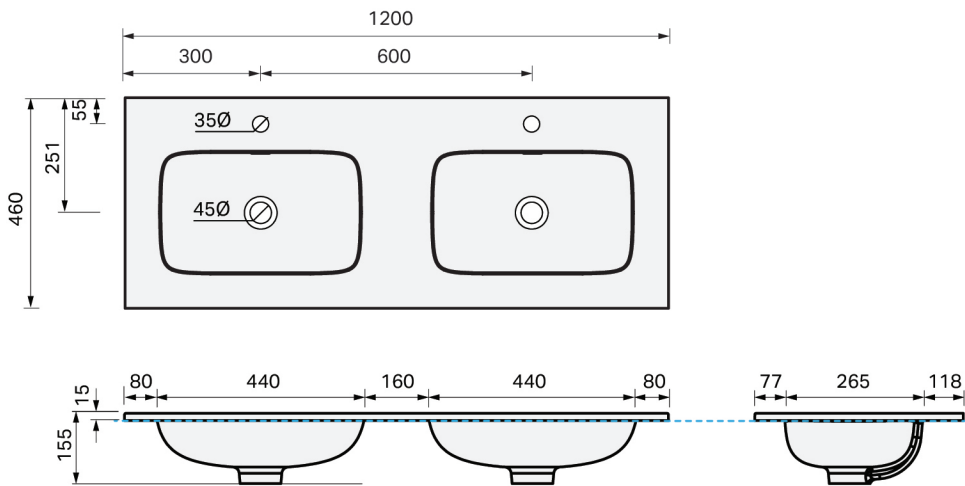

CITY LITE 46 CONSOLE 1200DB 1DR WALL, CLEO MINERAL CAST BASIN

SPECIFICATION

Product Code:	CL46-120D-ABAW-[Finish Code]-[Top Code] Finish Codes: F01, F02 Top Codes: CWG (Cleo White Gloss basin), CWM (Cleo White Matte basin)
Top:	Cleo Mineral Cast basin. Available in White Gloss and White Matte finishes. 5.5 litre bowl capacity. Overflow rated at 9L per minute.
Taphole:	White Gloss basin supplied with taphole. White Matte basin supplied without a taphole. If basin-mounted tapware is preferred, a taphole can be drilled on site using the supplied bi-metal hole saw.
Cabinet:	Cabinet made in New Zealand. Soft-close drawer.
Notes:	5-year warranty. Drawings depict cabinet with Cleo basin top. Tapware & waste not included.

TOP:

CABINET:

Overall vanity height = Cabinet height + Top thickness.

PLUMBING LOCATION:

IMPORTANT NOTE: Throughout this guide, dimensions may vary by ± 3 mm. Please read the installation manual for detailed information on installing the product. St. Michel pursues a policy of continuing improvement in design and manufacturing of its products. The right is therefore reserved to vary specifications without notice.