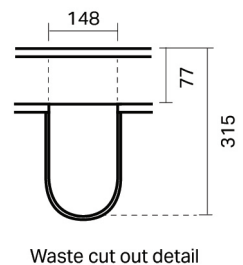

CITY LITE 46 CONSOLE 1200DB 1DR WALL, CLEO MINERAL CAST BASIN

SPECIFICATION

Product Code:	CL46-120D-ABAW-[Finish Code]-[Top Code] Finish Codes: F01, F02 Top Codes: CWG (Cleo White Gloss basin), CWM (Cleo White Matte basin)
Top:	Cleo Mineral Cast basin. Available in White Gloss and White Matte finishes. 5.5 litre bowl capacity. Overflow rated at 9L per minute.
Taphole:	White Gloss basin supplied with taphole. White Matte basin supplied without a taphole. If basin-mounted tapware is preferred, a taphole can be drilled on site using the supplied bi-metal hole saw.
Cabinet:	Cabinet made in New Zealand. Soft-close drawer.
Notes:	5-year warranty. Drawings depict cabinet with Cleo basin top. Tapware & waste not included.

TOP:

CABINET:

Overall vanity height = Cabinet height + Top thickness.

PLUMBING LOCATION:

IMPORTANT NOTE: Throughout this guide, dimensions may vary by ± 3 mm. Please read the installation manual for detailed information on installing the product. St. Michel pursues a policy of continuing improvement in design and manufacturing of its products. The right is therefore reserved to vary specifications without notice.