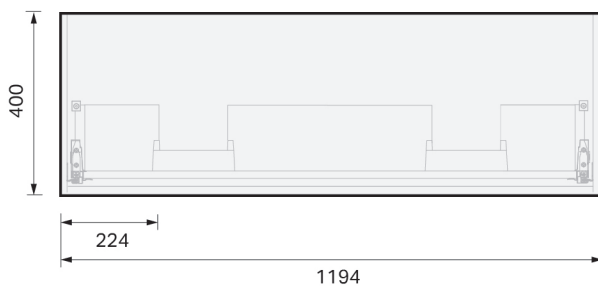

CITY LITE 46 CONSOLE 1200DB 1DR WALL, CLEO MINERAL CAST BASIN

SPECIFICATION

Product Code:	CL46-120D-ABAW-[Finish Code]-[Top Code] Finish Codes: F01, F02 Top Codes: CWG (Cleo White Gloss basin), CWM (Cleo White Matte basin)
Top:	Cleo Mineral Cast basin. Available in White Gloss and White Matte finishes. 5.5 litre bowl capacity. Overflow rated at 9L per minute.
Taphole:	White Gloss basin supplied with taphole. White Matte basin supplied without a taphole. If basin-mounted tapware is preferred, a taphole can be drilled on site using the supplied bi-metal hole saw.
Cabinet:	Cabinet made in New Zealand. Soft-close drawer.
Notes:	5-year warranty. Drawings depict cabinet with Cleo basin top. Tapware & waste not included.

TOP:

CABINET:

Overall vanity height = Cabinet height + Top thickness.

PLUMBING LOCATION:

IMPORTANT NOTE: Throughout this guide, dimensions may vary by ± 3 mm. Please read the installation manual for detailed information on installing the product. St. Michel pursues a policy of continuing improvement in design and manufacturing of its products. The right is therefore reserved to vary specifications without notice.