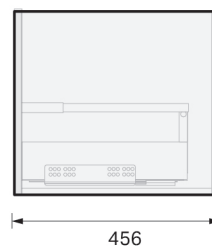

CITY LITE 46 CONSOLE 1200DB 1DR WALL, CLEO MINERAL CAST BASIN

SPECIFICATION

Product Code:	CL46-120D-ABAW-[Finish Code]-[Top Code] Finish Codes: F01, F02 Top Codes: CWG (Cleo White Gloss basin), CWM (Cleo White Matte basin)
Top:	Cleo Mineral Cast basin. Available in White Gloss and White Matte finishes. 5.5 litre bowl capacity. Overflow rated at 9L per minute.
Taphole:	White Gloss basin supplied with taphole. White Matte basin supplied without a taphole. If basin-mounted tapware is preferred, a taphole can be drilled on site using the supplied bi-metal hole saw.
Cabinet:	Cabinet made in New Zealand. Soft-close drawer.
Notes:	5-year warranty. Drawings depict cabinet with Cleo basin top. Tapware & waste not included.

TOP:

CABINET:

Overall vanity height = Cabinet height + Top thickness.

PLUMBING LOCATION:

IMPORTANT NOTE: Throughout this guide, dimensions may vary by ± 3 mm. Please read the installation manual for detailed information on installing the product. St. Michel pursues a policy of continuing improvement in design and manufacturing of its products. The right is therefore reserved to vary specifications without notice.