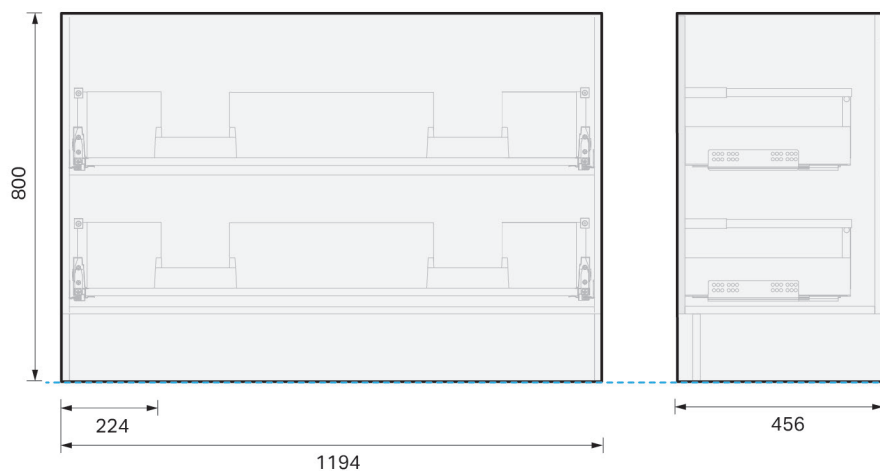

CITY LITE 46 CONSOLE 1200DB 2DR FLOOR, CLEO MINERAL CAST BASIN

SPECIFICATION

Product Code:	CL46-120D-ACAF-[Finish Code]-[Top Code] Finish Codes: F01, F02 Top Codes: CWG (Cleo White Gloss basin), CWM (Cleo White Matte basin)
Top:	Cleo Mineral Cast basin. Available in White Gloss and White Matte finishes. 5.5 litre bowl capacity. Overflow rated at 9L per minute.
Taphole:	White Gloss basin supplied with taphole. White Matte basin supplied without a taphole. If basin-mounted tapware is preferred, a taphole can be drilled on site using the supplied bi-metal hole saw.
Cabinet:	Cabinet made in New Zealand. Soft-close drawer.
Notes:	5-year warranty. Drawings depict cabinet with Cleo basin top. Tapware & waste not included.

TOP:

CABINET:

Overall vanity height = Cabinet height + Top thickness.

PLUMBING LOCATION:

IMPORTANT NOTE: Throughout this guide, dimensions may vary by ± 3 mm. Please read the installation manual for detailed information on installing the product. St. Michel pursues a policy of continuing improvement in design and manufacturing of its products. The right is therefore reserved to vary specifications without notice.