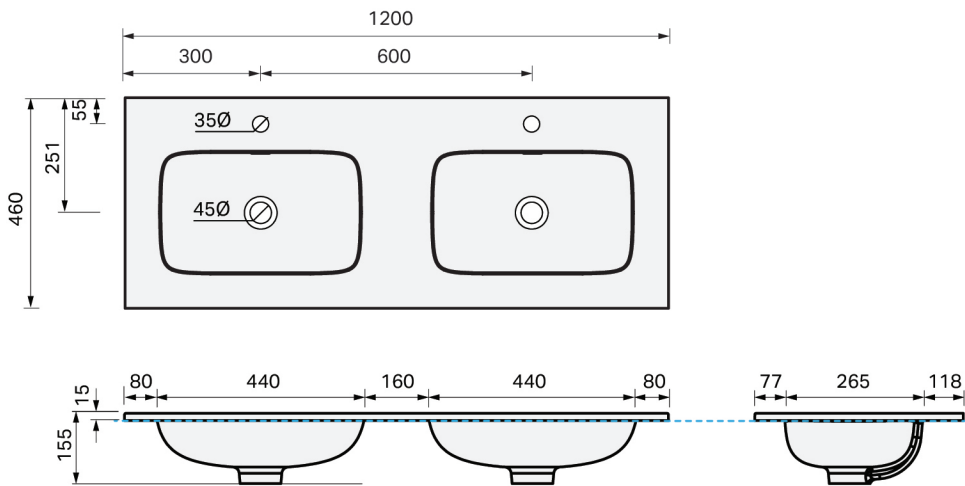

CITY LITE 46 CONSOLE 1200DB 2DR FLOOR, CLEO MINERAL CAST BASIN

SPECIFICATION

Product Code:	CL46-120D-ACAF-[Finish Code]-[Top Code] Finish Codes: F01, F02 Top Codes: CWG (Cleo White Gloss basin), CWM (Cleo White Matte basin)
Top:	Cleo Mineral Cast basin. Available in White Gloss and White Matte finishes. 5.5 litre bowl capacity. Overflow rated at 9L per minute.
Taphole:	White Gloss basin supplied with taphole. White Matte basin supplied without a taphole. If basin-mounted tapware is preferred, a taphole can be drilled on site using the supplied bi-metal hole saw.
Cabinet:	Cabinet made in New Zealand. Soft-close drawer.
Notes:	5-year warranty. Drawings depict cabinet with Cleo basin top. Tapware & waste not included.

TOP:

CABINET:

Overall vanity height = Cabinet height + Top thickness.

PLUMBING LOCATION:

IMPORTANT NOTE: Throughout this guide, dimensions may vary by ± 3 mm. Please read the installation manual for detailed information on installing the product. St. Michel pursues a policy of continuing improvement in design and manufacturing of its products. The right is therefore reserved to vary specifications without notice.