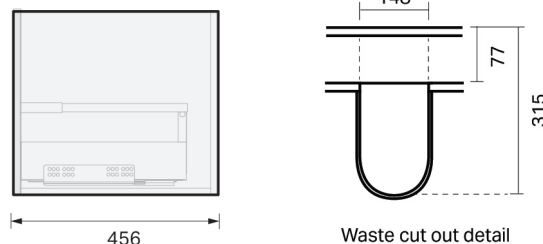

CITY LITE 46 CONSOLE 1200DB 2DR (SIDE BY SIDE) WALL, CLEO MINERAL CAST BASIN

SPECIFICATION

Product Code:	CL46-120D-ACAW-[Finish Code]-[Top Code] Finish Codes: F01, F02 Top Codes: CWG (Cleo White Gloss basin), CWM (Cleo White Matte basin)
Top:	Cleo Mineral Cast basin. Available in White Gloss and White Matte finishes. 5.5 litre bowl capacity. Overflow rated at 9L per minute.
Taphole:	White Gloss basin supplied with taphole. White Matte basin supplied without a taphole. If basin-mounted tapware is preferred, a taphole can be drilled on site using the supplied bi-metal hole saw.
Cabinet:	Cabinet made in New Zealand. Soft-close drawer.
Notes:	5-year warranty. Drawings depict cabinet with Cleo basin top. Tapware & waste not included.

TOP:

CABINET:

Overall vanity height = Cabinet height + Top thickness.

PLUMBING LOCATION:

IMPORTANT NOTE: Throughout this guide, dimensions may vary by ± 3 mm. Please read the installation manual for detailed information on installing the product. St. Michel pursues a policy of continuing improvement in design and manufacturing of its products. The right is therefore reserved to vary specifications without notice.