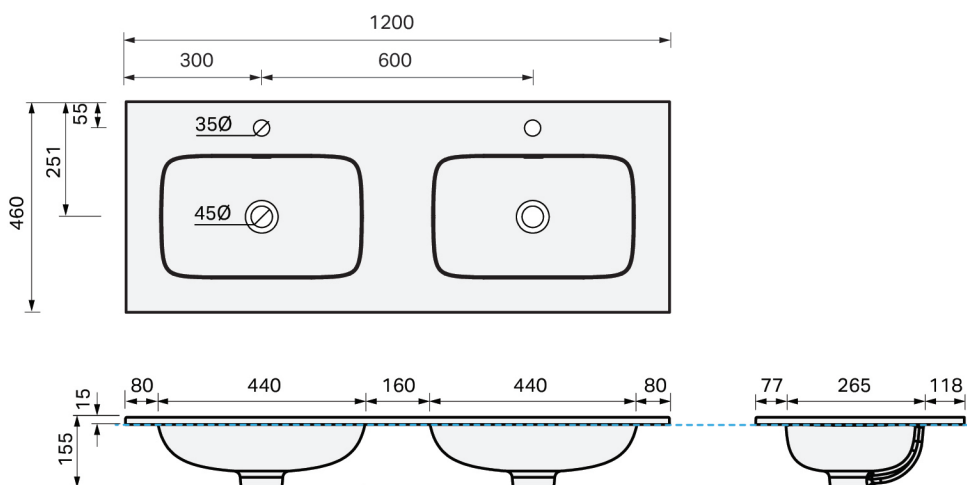

CITY LITE 46 CONSOLE 1200DB 2DR (SIDE BY SIDE) WALL, CLEO MINERAL CAST BASIN

SPECIFICATION

Product Code:	CL46-120D-ACAW-[Finish Code]-[Top Code] Finish Codes: F01, F02 Top Codes: CWG (Cleo White Gloss basin), CWM (Cleo White Matte basin)
Top:	Cleo Mineral Cast basin. Available in White Gloss and White Matte finishes. 5.5 litre bowl capacity. Overflow rated at 9L per minute.
Taphole:	White Gloss basin supplied with taphole. White Matte basin supplied without a taphole. If basin-mounted tapware is preferred, a taphole can be drilled on site using the supplied bi-metal hole saw.
Cabinet:	Cabinet made in New Zealand. Soft-close drawer.
Notes:	5-year warranty. Drawings depict cabinet with Cleo basin top. Tapware & waste not included.

TOP:

CABINET:

Overall vanity height = Cabinet height + Top thickness.

PLUMBING LOCATION:

IMPORTANT NOTE: Throughout this guide, dimensions may vary by ± 3 mm. Please read the installation manual for detailed information on installing the product. St. Michel pursues a policy of continuing improvement in design and manufacturing of its products. The right is therefore reserved to vary specifications without notice.