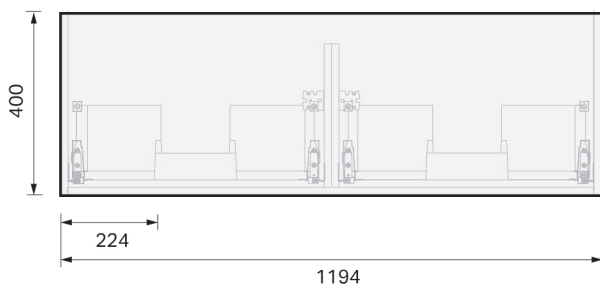

CITY LITE 46 CONSOLE 1200DB 2DR (SIDE BY SIDE) WALL, CLEO MINERAL CAST BASIN

SPECIFICATION

Product Code:	CL46-120D-ACAW-[Finish Code]-[Top Code] Finish Codes: F01, F02 Top Codes: CWG (Cleo White Gloss basin), CWM (Cleo White Matte basin)
Top:	Cleo Mineral Cast basin. Available in White Gloss and White Matte finishes. 5.5 litre bowl capacity. Overflow rated at 9L per minute.
Taphole:	White Gloss basin supplied with taphole. White Matte basin supplied without a taphole. If basin-mounted tapware is preferred, a taphole can be drilled on site using the supplied bi-metal hole saw.
Cabinet:	Cabinet made in New Zealand. Soft-close drawer.
Notes:	5-year warranty. Drawings depict cabinet with Cleo basin top. Tapware & waste not included.

TOP:

CABINET:

Overall vanity height = Cabinet height + Top thickness.

PLUMBING LOCATION:

IMPORTANT NOTE: Throughout this guide, dimensions may vary by ± 3 mm. Please read the installation manual for detailed information on installing the product. St. Michel pursues a policy of continuing improvement in design and manufacturing of its products. The right is therefore reserved to vary specifications without notice.